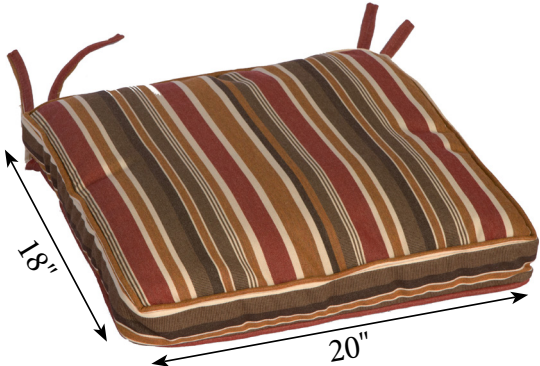

Porch Rocker Seat Cushion

Fits: Porch Rocker

Attention: Please allow up to a 1/2" variance from measurements given, due to tolerance stackup.