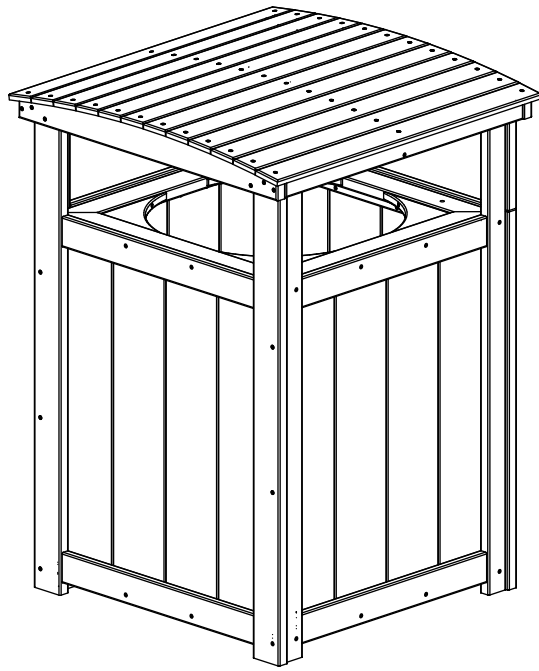

A	Overall Height	44"
B	Overall Depth	30-1/2"
C	Overall width	30-1/2"
D	Inside Opening Width	20-1/4"
E	Inside Opening Depth	20-1/4"
F	Inside Opening Height	27-1/2"
Trash Can Liner Capacity 32 Gal.		
Weight 120 Lbs.		

Poly Trash Can Dimensions

10/30/ 2017	R.M.
-------------	------