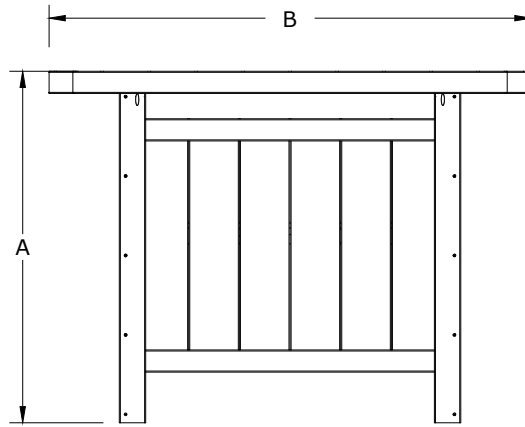

A	Overall Height	41-3/4"
B	Overall Width	57"
C	Overall Depth	29-1/2"
D	Shelf Height	8-1/2"
E	Shelf Height	23-3/4"
Weight 180Lbs.		

LuxCraftTM
FINE OUTDOOR FURNITURE

Poly Serving Bar Dimensions	
10/31/ 2017	R.M.