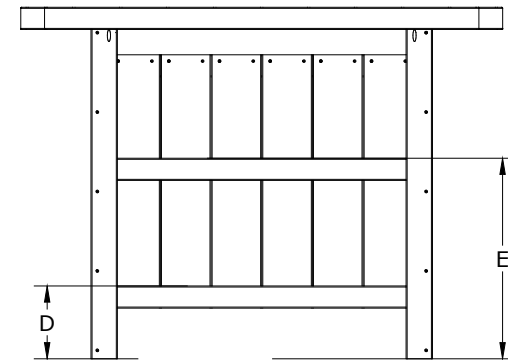

A	Overall Height	41-3/4"
B	Overall Width	57"
C	Overall Depth	29-1/2"
D	Shelf Height	8-1/2"
E	Shelf Height	23-3/4"
Weight 180Lbs.		

LuxCraftTM
FINE OUTDOOR FURNITURE

Poly Serving Bar Dimensions	
10/31/ 2017	R.M.