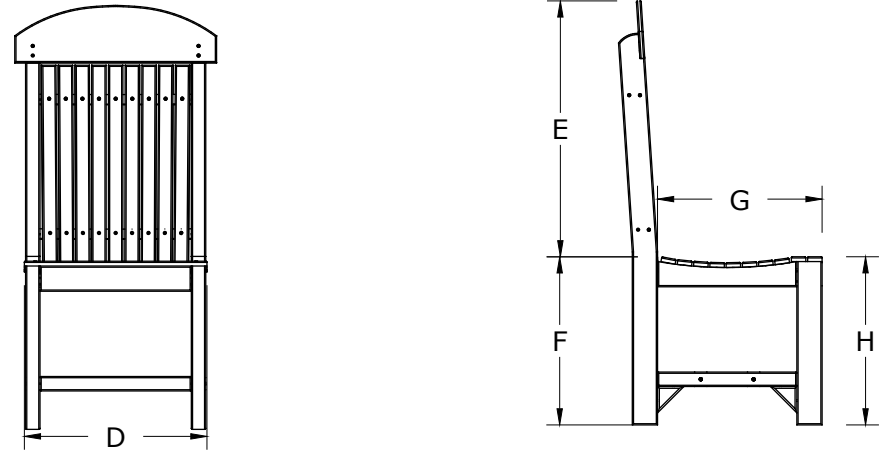

A	Overall Height	44 1/8"
B	Overall width	21"
C	Overall Depth	21 3/16"
Weight 29Lbs.		

D	Seat width	19"
E	Back height	26 5/8"
F	Seat height in back	17 1/2"
G	Seat depth	17 1/8"
H	Seat height in front	17 1/2"

Poly Regular Chair Dining Height Dimensions

10/31/ 2017

R.M.