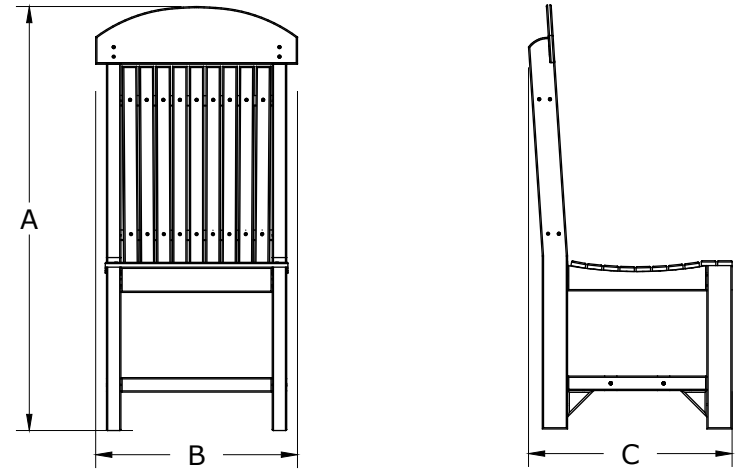

A	Overall Height	44 1/8"
B	Overall width	21"
C	Overall Depth	21 3/16"
Weight 29Lbs.		

D	Seat width	19"
E	Back height	26 5/8"
F	Seat height in back	17 1/2"
G	Seat depth	17 1/8"
H	Seat height in front	17 1/2"

Poly Regular Chair Dining Height Dimensions

10/31/ 2017

R.M.