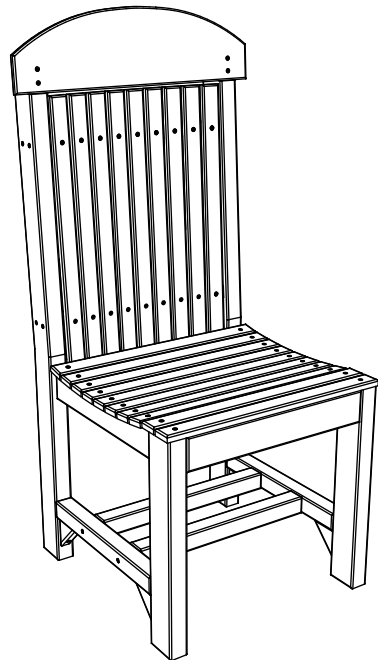

A	Overall Height	44 1/8"
B	Overall width	21"
C	Overall Depth	21 3/16"
Weight 29Lbs.		

D	Seat width	19"
E	Back height	26 5/8"
F	Seat height in back	17 1/2"
G	Seat depth	17 1/8"
H	Seat height in front	17 1/2"

Poly Regular Chair Dining Height Dimensions

10/31/ 2017

R.M.