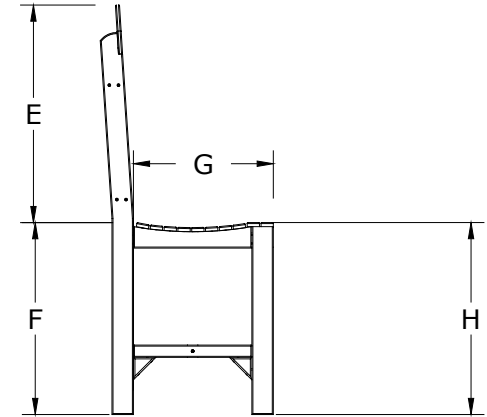

A	Overall Height	50 1/8"
B	Overall width	21"
C	Overall Depth	21 3/16"
Weight 32Lbs.		

D	Seat width	19"
E	Back height	26 5/8"
F	Seat height in back	23 1/2"
G	Seat depth	17 1/8"
H	Seat height in front	23 1/2"

Poly Regular Chair Counter Height Dimensions

10/31/ 2017

R.M.