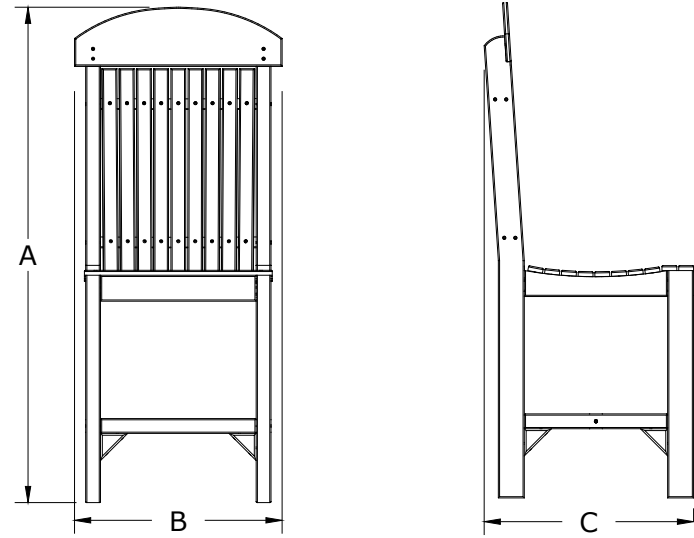

A	Overall Height	50 1/8"
B	Overall width	21"
C	Overall Depth	21 3/16"
Weight 32Lbs.		

D	Seat width	19"
E	Back height	26 5/8"
F	Seat height in back	23 1/2"
G	Seat depth	17 1/8"
H	Seat height in front	23 1/2"

Poly Regular Chair Counter Height Dimensions

10/31/ 2017

R.M.