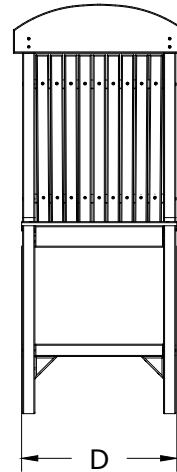

A	Overall Height	50 1/8"
B	Overall width	21"
C	Overall Depth	21 3/16"
Weight 32Lbs.		

D	Seat width	19"
E	Back height	26 5/8"
F	Seat height in back	23 1/2"
G	Seat depth	17 1/8"
H	Seat height in front	23 1/2"

Poly Regular Chair Counter Height Dimensions

10/31/ 2017

R.M.