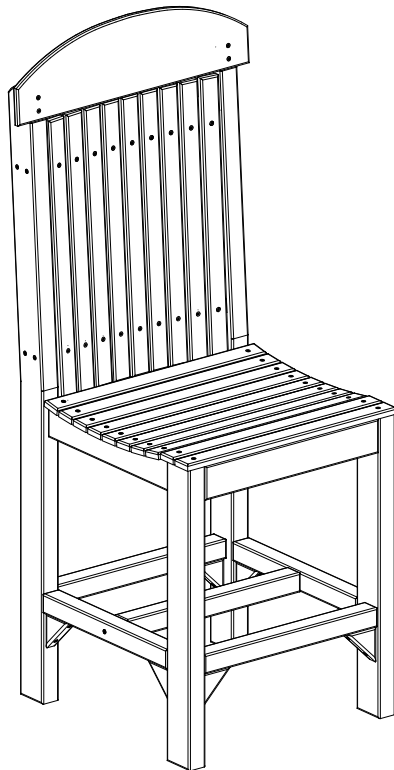

A	Overall Height	50 1/8"
B	Overall width	21"
C	Overall Depth	21 3/16"
Weight 32Lbs.		

D	Seat width	19"
E	Back height	26 5/8"
F	Seat height in back	23 1/2"
G	Seat depth	17 1/8"
H	Seat height in front	23 1/2"

Poly Regular Chair Counter Height Dimensions

10/31/ 2017

R.M.