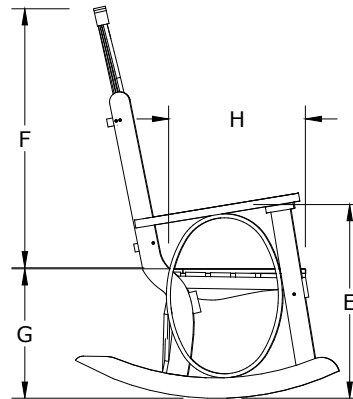

A	Overall Height	46"
B	Overall Depth	33"
C	Overall width	27"
Weight		37 Lbs.

D	Seat width	21"
E	Armrest height	25"
F	Back height	30-1/2"
G	Seat height	15-1/2"
H	Seat depth	18"

LuxCraft
FINE OUTDOOR FURNITURE

Poly Grandpa Rocker Dimensions

10/27/ 2017	R.M.
-------------	------