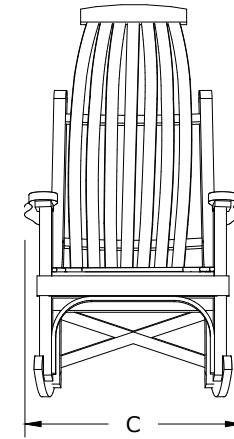

A	Overall Height	46"
B	Overall Depth	33"
C	Overall width	27"
Weight		37 Lbs.

D	Seat width	21"
E	Armrest height	25"
F	Back height	30-1/2"
G	Seat height	15-1/2"
H	Seat depth	18"

LuxCraft
FINE OUTDOOR FURNITURE

Poly Grandpa Rocker Dimensions

10/27/ 2017	R.M.
-------------	------