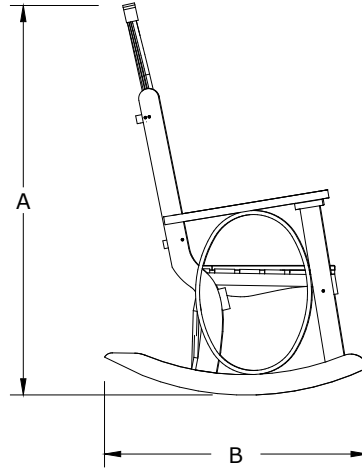

A	Overall Height	46"
B	Overall Depth	33"
C	Overall width	27"
Weight		37 Lbs.

D	Seat width	21"
E	Armrest height	25"
F	Back height	30-1/2"
G	Seat height	15-1/2"
H	Seat depth	18"

LuxCraft
FINE OUTDOOR FURNITURE

Poly Grandpa Rocker Dimensions

10/27/ 2017	R.M.
-------------	------