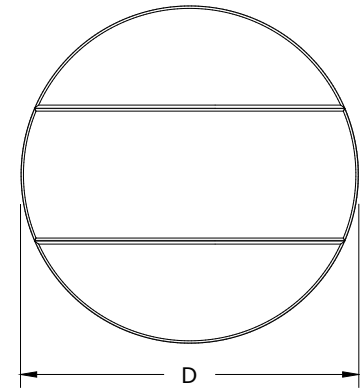

A	Overall Height	22"
B	Overall Diameter	21"
C	Shelf Height	8-1/4"
D	Shelf Diameter	14"
Weight 23Lbs.		

LuxCraft™
FINE OUTDOOR FURNITURE

Poly Deluxe End Table 22 Dimensions	
10/31/ 2017	R.M.