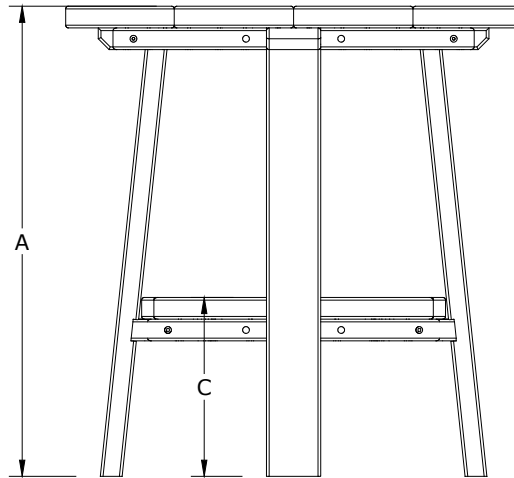

A	Overall Height	22"
B	Overall Diameter	21"
C	Shelf Height	8-1/4"
D	Shelf Diameter	14"
Weight 23Lbs.		

LuxCraft™
FINE OUTDOOR FURNITURE

Poly Deluxe End Table 22 Dimensions	
10/31/ 2017	R.M.