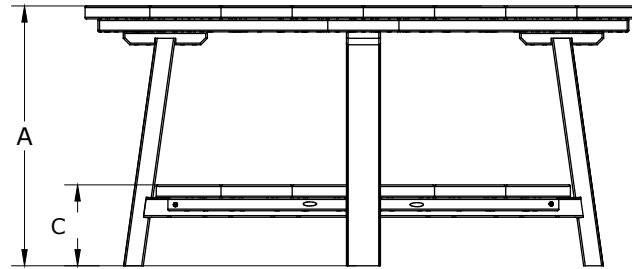

A	Overall Height	20"
B	Overall Diameter	43"
C	Shelf Height	6-1/4"
D	Shelf Diameter	32"
Weight 99Lbs.		

LuxCraftTM
FINE OUTDOOR FURNITURE

Deluxe Conversation Table Dimensions	
02/19/ 2018	R.M.