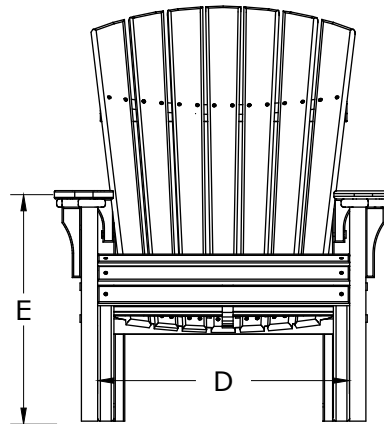

A	Overall Height	38"
B	Overall Depth	36 1/2"
C	Overall width	31"
Weight 52Lbs.		

D	Seat width	23 1/4"
E	Armrest height	21"
F	Back height	27 1/2"
G	Seat height in back	10 1/2"
H	Seat depth	19 1/2"
I	Seat height in front	15 1/2"

Poly Deluxe Adirondack Chair Dimensions

10/9/ 2019

R.M.