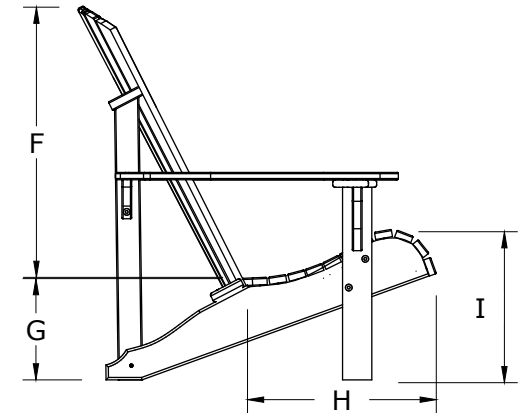

A	Overall Height	38"
B	Overall Depth	36 1/2"
C	Overall width	31"
Weight 52Lbs.		

D	Seat width	23 1/4"
E	Armrest height	21"
F	Back height	27 1/2"
G	Seat height in back	10 1/2"
H	Seat depth	19 1/2"
I	Seat height in front	15 1/2"

Poly Deluxe Adirondack Chair Dimensions

10/9/ 2019

R.M.