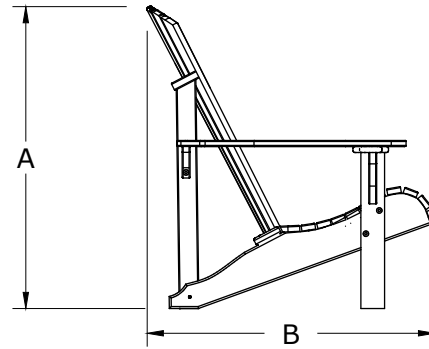

A	Overall Height	38"
B	Overall Depth	36 1/2"
C	Overall width	31"
Weight 52Lbs.		

D	Seat width	23 1/4"
E	Armrest height	21"
F	Back height	27 1/2"
G	Seat height in back	10 1/2"
H	Seat depth	19 1/2"
I	Seat height in front	15 1/2"

Poly Deluxe Adirondack Chair Dimensions

10/9/ 2019

R.M.