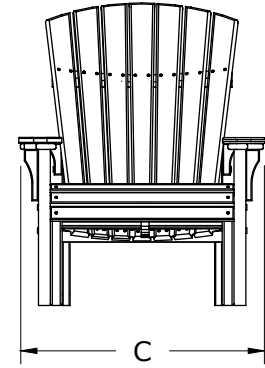

A	Overall Height	38"
B	Overall Depth	36 1/2"
C	Overall width	31"
Weight 52Lbs.		

D	Seat width	23 1/4"
E	Armrest height	21"
F	Back height	27 1/2"
G	Seat height in back	10 1/2"
H	Seat depth	19 1/2"
I	Seat height in front	15 1/2"

Poly Deluxe Adirondack Chair Dimensions

10/9/ 2019

R.M.