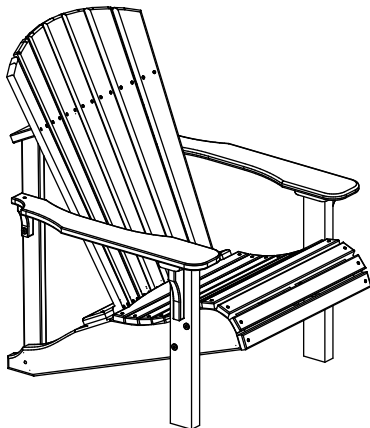

A	Overall Height	38"
B	Overall Depth	36 1/2"
C	Overall width	31"
Weight 52Lbs.		

D	Seat width	23 1/4"
E	Armrest height	21"
F	Back height	27 1/2"
G	Seat height in back	10 1/2"
H	Seat depth	19 1/2"
I	Seat height in front	15 1/2"

Poly Deluxe Adirondack Chair Dimensions

10/9/ 2019

R.M.