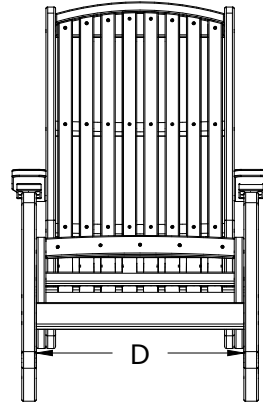

A	Overall Height	41 1/4"
B	Overall Depth	33"
C	Overall width	26 1/2"
Weight 44Lbs.		

D	Seat width	21 1/2"
E	Armrest height	23 15/16"
F	Back height	29 9/16"
G	Seat height in back	11 11/16"
H	Seat depth	17 9/16"
I	Seat height in front	16 15/16"

Poly Comfort Rocker Dimensions

10/31/2017

R.M.