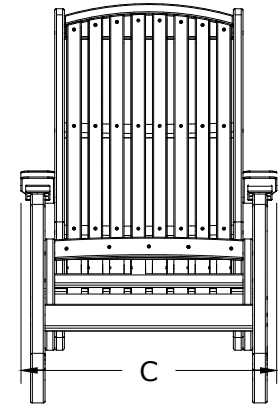

A	Overall Height	41 1/4"
B	Overall Depth	33"
C	Overall width	26 1/2"
Weight 44Lbs.		

D	Seat width	21 1/2"
E	Armrest height	23 15/16"
F	Back height	29 9/16"
G	Seat height in back	11 11/16"
H	Seat depth	17 9/16"
I	Seat height in front	16 15/16"

Poly Comfort Rocker Dimensions

10/31/2017

R.M.