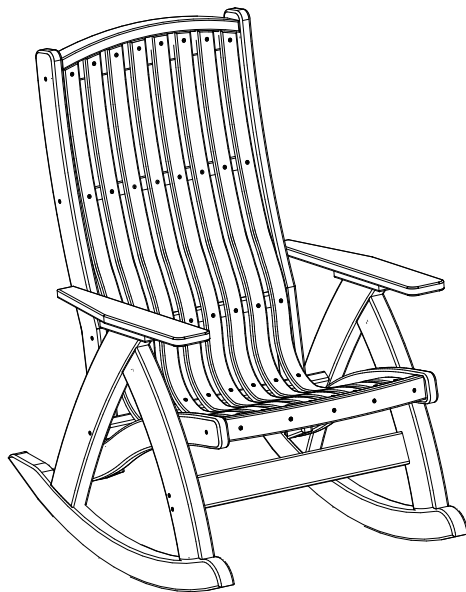

A	Overall Height	41 1/4"
B	Overall Depth	33"
C	Overall width	26 1/2"
Weight 44Lbs.		

D	Seat width	21 1/2"
E	Armrest height	23 15/16"
F	Back height	29 9/16"
G	Seat height in back	11 11/16"
H	Seat depth	17 9/16"
I	Seat height in front	16 15/16"

Poly Comfort Rocker Dimensions

10/31/2017

R.M.