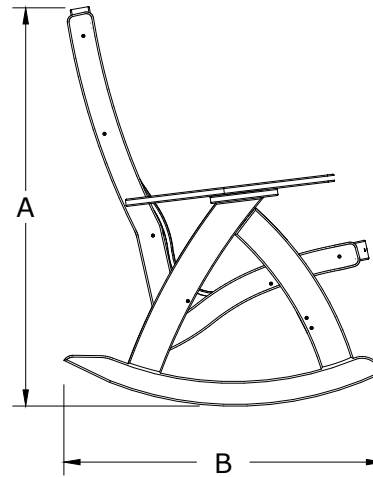

A	Overall Height	41 1/4"
B	Overall Depth	33"
C	Overall width	26 1/2"
Weight 44Lbs.		

D	Seat width	21 1/2"
E	Armrest height	23 15/16"
F	Back height	29 9/16"
G	Seat height in back	11 11/16"
H	Seat depth	17 9/16"
I	Seat height in front	16 15/16"

Poly Comfort Rocker Dimensions

10/31/2017

R.M.