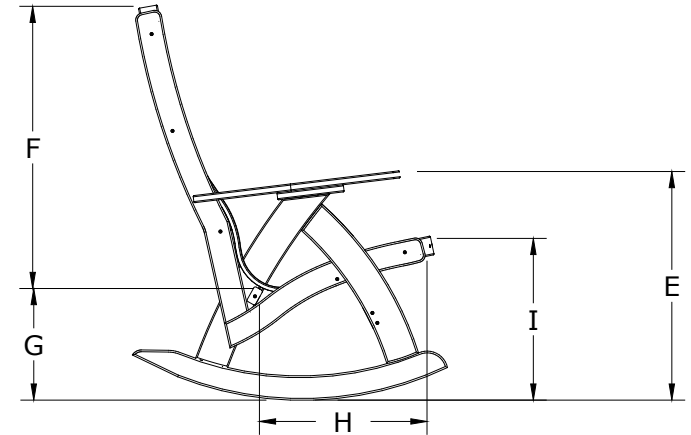

A	Overall Height	41 1/4"
B	Overall Depth	33"
C	Overall width	26 1/2"
Weight 44Lbs.		

D	Seat width	21 1/2"
E	Armrest height	23 15/16"
F	Back height	29 9/16"
G	Seat height in back	11 11/16"
H	Seat depth	17 9/16"
I	Seat height in front	16 15/16"

Poly Comfort Rocker Dimensions

10/31/2017

R.M.