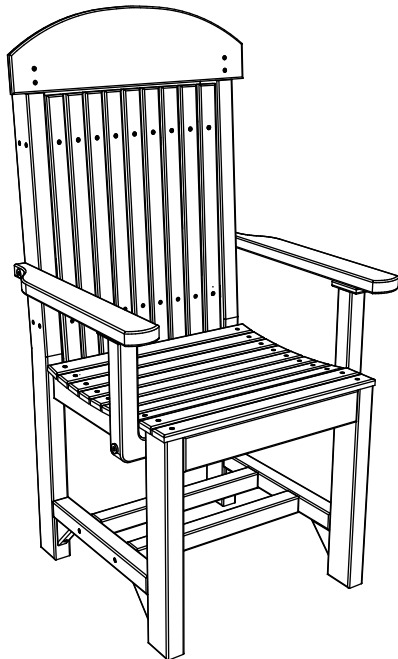

A	Overall Height	44 1/8"
B	Overall width	24"
C	Overall Depth	21 3/16"
	Weight 33 Lbs.	

D	Seat width	19"
E	Back height	26 5/8"
F	Seat height in back	17 1/2"
G	Seat depth	17 1/8"
H	Seat height in front	17 1/2"
I	Armrest Height	25"

Poly Captain Chair Dining Height Dimensions

10/31/ 2017

R.M.