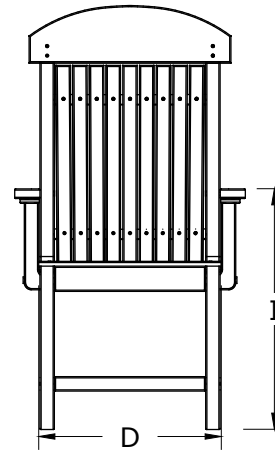

A	Overall Height	44 1/8"
B	Overall width	24"
C	Overall Depth	21 3/16"
	Weight 33 Lbs.	

D	Seat width	19"
E	Back height	26 5/8"
F	Seat height in back	17 1/2"
G	Seat depth	17 1/8"
H	Seat height in front	17 1/2"
I	Armrest Height	25"

Poly Captain Chair Dining Height Dimensions

10/31/ 2017

R.M.