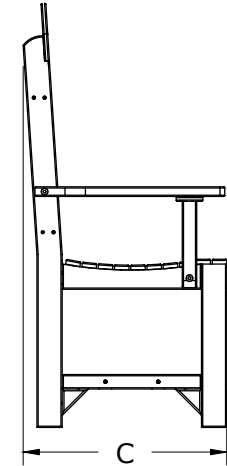

A	Overall Height	44 1/8"
B	Overall width	24"
C	Overall Depth	21 3/16"
	Weight 33 Lbs.	

D	Seat width	19"
E	Back height	26 5/8"
F	Seat height in back	17 1/2"
G	Seat depth	17 1/8"
H	Seat height in front	17 1/2"
I	Armrest Height	25"

Poly Captain Chair Dining Height Dimensions

10/31/ 2017

R.M.