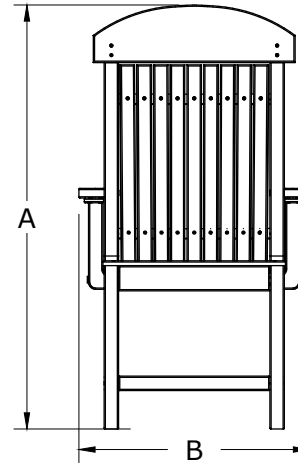

A	Overall Height	44 1/8"
B	Overall width	24"
C	Overall Depth	21 3/16"
	Weight 33 Lbs.	

D	Seat width	19"
E	Back height	26 5/8"
F	Seat height in back	17 1/2"
G	Seat depth	17 1/8"
H	Seat height in front	17 1/2"
I	Armrest Height	25"

Poly Captain Chair Dining Height Dimensions

10/31/ 2017

R.M.