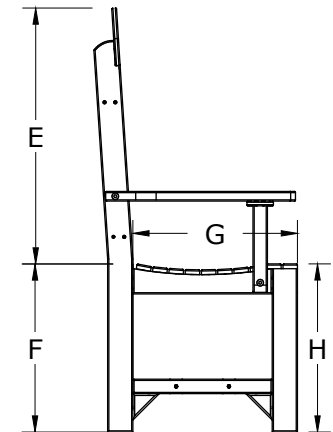

A	Overall Height	44 1/8"
B	Overall width	24"
C	Overall Depth	21 3/16"
	Weight 33 Lbs.	

D	Seat width	19"
E	Back height	26 5/8"
F	Seat height in back	17 1/2"
G	Seat depth	17 1/8"
H	Seat height in front	17 1/2"
I	Armrest Height	25"

Poly Captain Chair Dining Height Dimensions

10/31/ 2017

R.M.