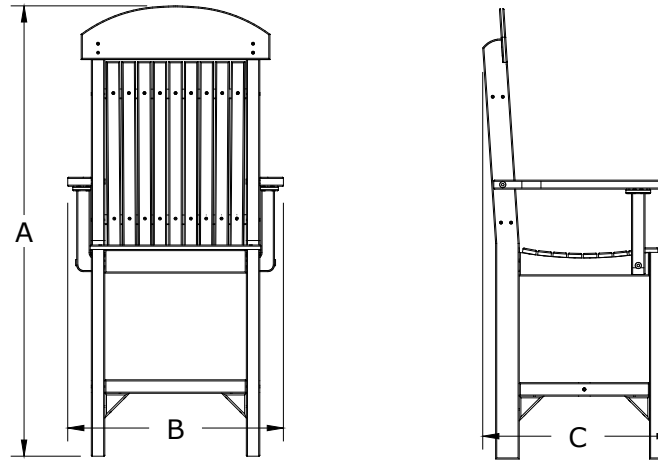

A	Overall Height	50 1/8"
B	Overall width	24"
C	Overall Depth	21 3/16"
Weight 37 Lbs.		

D	Seat width	19"
E	Back height	26 5/8"
F	Seat height in back	23 1/2"
G	Seat depth	17 1/8"
H	Seat height in front	23 1/2"
I	Armrest Height	31"
J	Footrest Height	8-1/2"

Poly Captain Chair Counter Height Dimensions

10/31/ 2017

R.M.