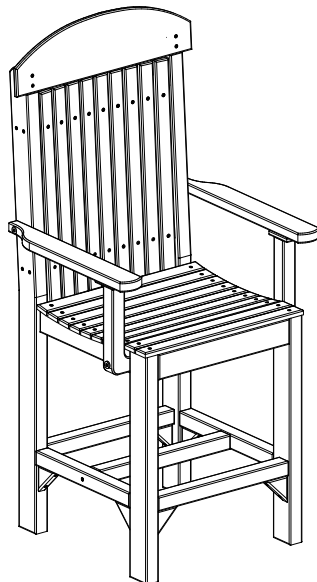

A	Overall Height	50 1/8"
B	Overall width	24"
C	Overall Depth	21 3/16"
Weight 37 Lbs.		

D	Seat width	19"
E	Back height	26 5/8"
F	Seat height in back	23 1/2"
G	Seat depth	17 1/8"
H	Seat height in front	23 1/2"
I	Armrest Height	31"
J	Footrest Height	8-1/2"

Poly Captain Chair Counter Height Dimensions

10/31/ 2017

R.M.