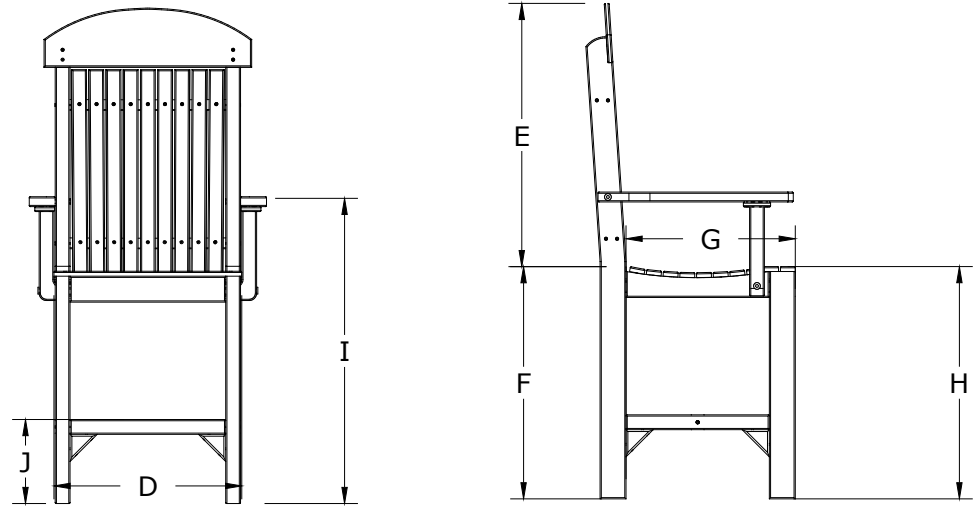

A	Overall Height	50 1/8"
B	Overall width	24"
C	Overall Depth	21 3/16"
Weight 37 Lbs.		

D	Seat width	19"
E	Back height	26 5/8"
F	Seat height in back	23 1/2"
G	Seat depth	17 1/8"
H	Seat height in front	23 1/2"
I	Armrest Height	31"
J	Footrest Height	8-1/2"

Poly Captain Chair Counter Height Dimensions

10/31/ 2017

R.M.