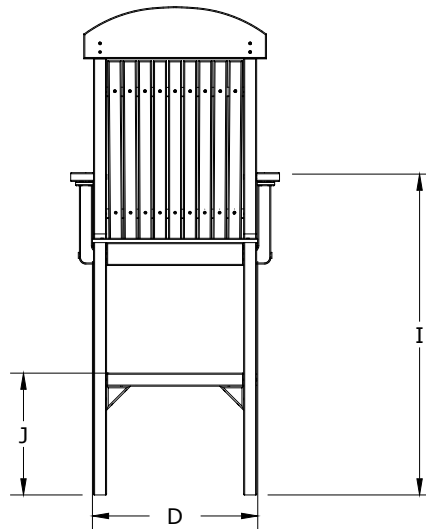

A	Overall Height	56 1/8"
B	Overall width	24"
C	Overall Depth	21 3/16"
Weight 39 Lbs.		

D	Seat width	19"
E	Back height	26 5/8"
F	Seat height in back	29 1/2"
G	Seat depth	17 1/8"
H	Seat height in front	29 1/2"
I	Armrest Height	37"
J	Footrest Height	14"

Poly Captain Chair Bar Height Dimensions

10/31/ 2017

R.M.