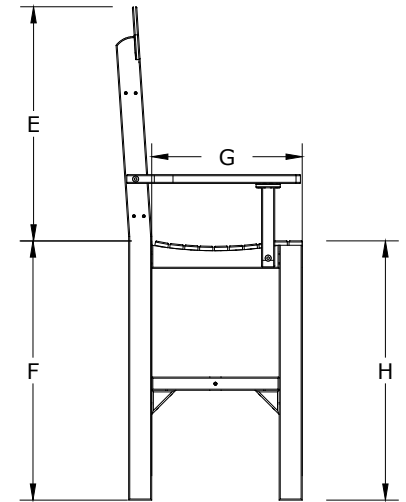

A	Overall Height	56 1/8"
B	Overall width	24"
C	Overall Depth	21 3/16"
Weight 39 Lbs.		

D	Seat width	19"
E	Back height	26 5/8"
F	Seat height in back	29 1/2"
G	Seat depth	17 1/8"
H	Seat height in front	29 1/2"
I	Armrest Height	37"
J	Footrest Height	14"

Poly Captain Chair Bar Height Dimensions

10/31/ 2017

R.M.