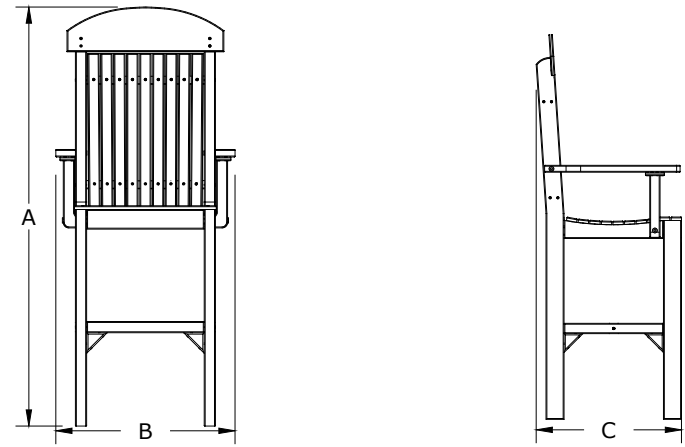

A	Overall Height	56 1/8"
B	Overall width	24"
C	Overall Depth	21 3/16"
Weight 39 Lbs.		

D	Seat width	19"
E	Back height	26 5/8"
F	Seat height in back	29 1/2"
G	Seat depth	17 1/8"
H	Seat height in front	29 1/2"
I	Armrest Height	37"
J	Footrest Height	14"

Poly Captain Chair Bar Height Dimensions

10/31/ 2017

R.M.