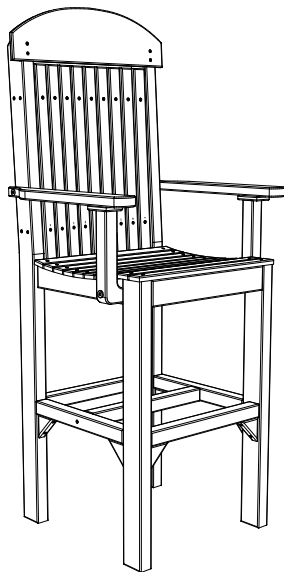

A	Overall Height	56 1/8"
B	Overall width	24"
C	Overall Depth	21 3/16"
Weight 39 Lbs.		

D	Seat width	19"
E	Back height	26 5/8"
F	Seat height in back	29 1/2"
G	Seat depth	17 1/8"
H	Seat height in front	29 1/2"
I	Armrest Height	37"
J	Footrest Height	14"

Poly Captain Chair Bar Height Dimensions

10/31/ 2017

R.M.