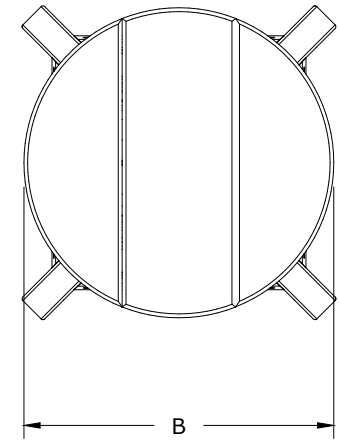

A	Overall Height	29-3/4"
B	Overall Diameter	15"
C	Footrest Height	11-1/2"
Weight 18Lbs.		

Poly Bar Stool Dimensions

10/27/ 2017

R.M.