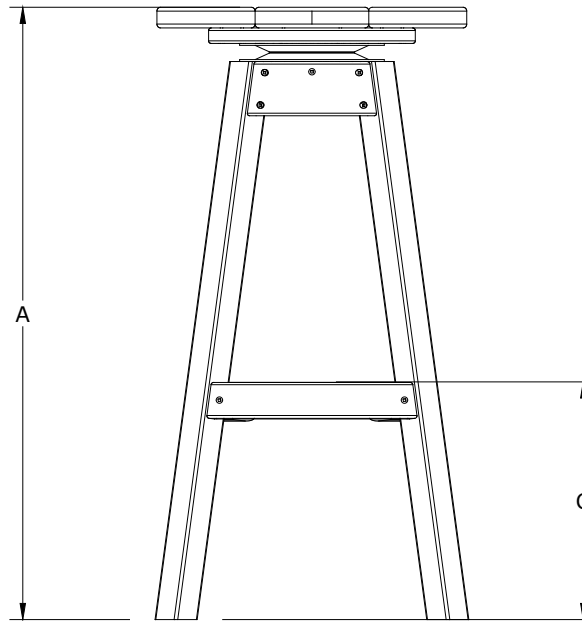

A	Overall Height	29-3/4"
B	Overall Diameter	15"
C	Footrest Height	11-1/2"
Weight 18Lbs.		

Poly Bar Stool Dimensions

10/27/ 2017

R.M.