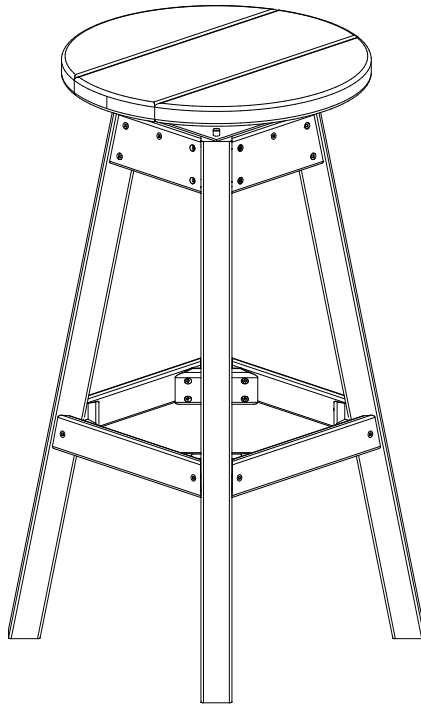

A	Overall Height	29-3/4"
B	Overall Diameter	15"
C	Footrest Height	11-1/2"
Weight 18Lbs.		

Poly Bar Stool Dimensions

10/27/ 2017

R.M.