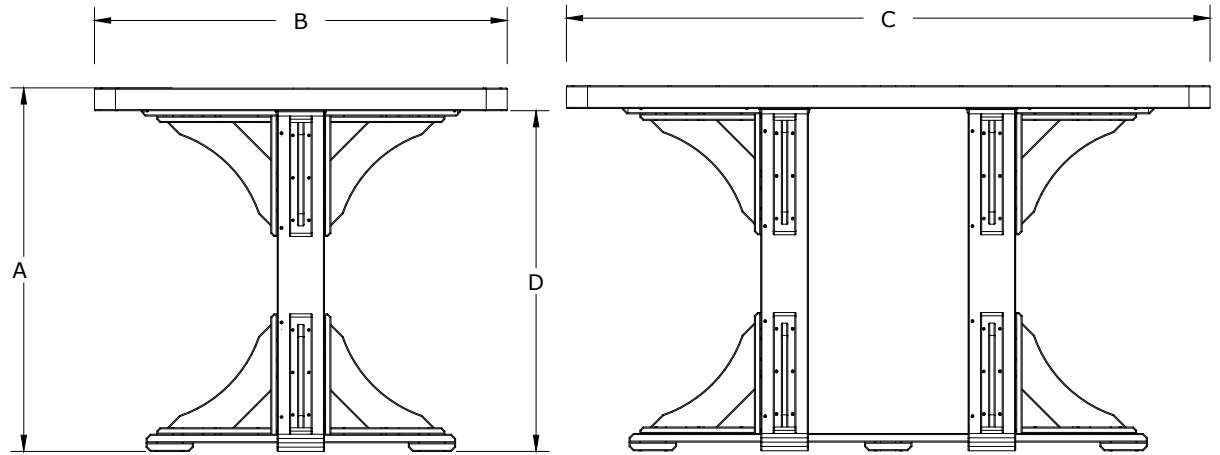

A	Overall Height	42 1/4"
B	Overall Depth	48"
C	Overall width	74
D	Floor to bottom of Skirting	39-1/2"
	Umbrella Hole 1-3/4"	
	Weight 249Lbs.	

**LuxCraft™**  
FINE OUTDOOR FURNITURE

Poly 4 x 6 Rectangular Table Bar Height Dimensions