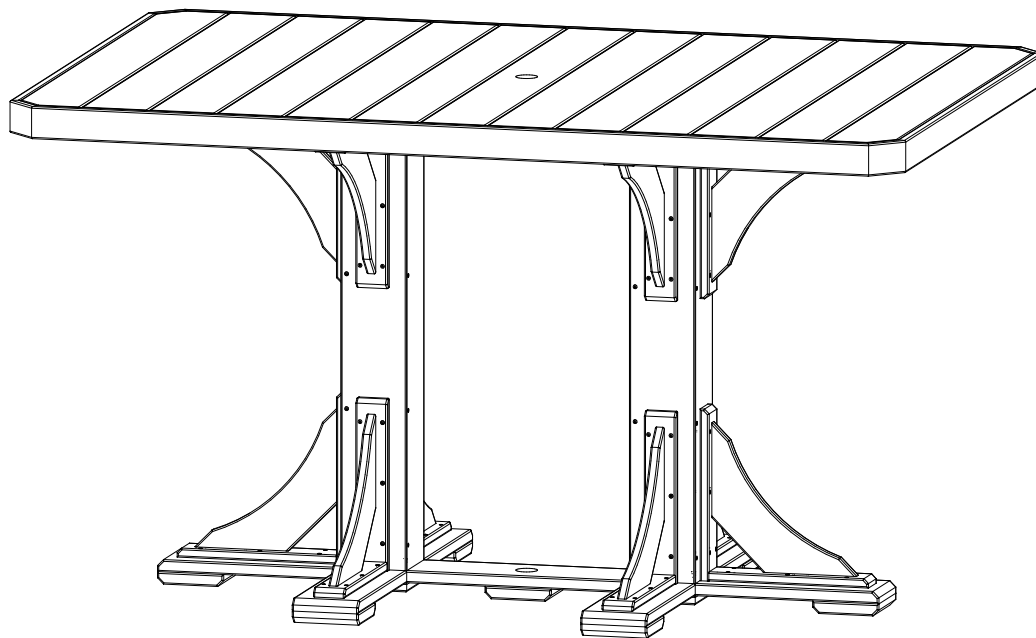

A	Overall Height	42 1/4"
B	Overall Depth	48"
C	Overall width	74
D	Floor to bottom of Skirting	39-1/2"
	Umbrella Hole 1-3/4"	
	Weight 249Lbs.	

**LuxCraft™**  
FINE OUTDOOR FURNITURE

Poly 4 x 6 Rectangular Table Bar Height Dimensions