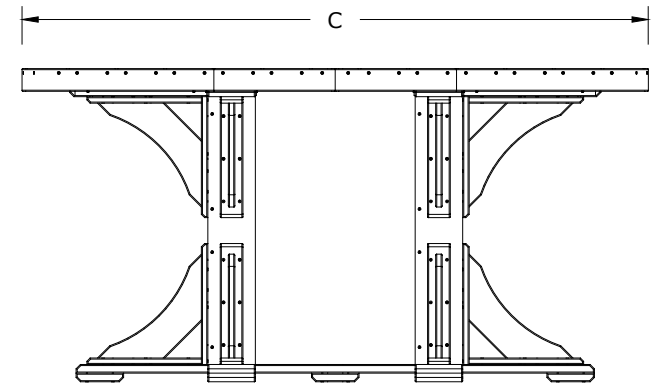

A	Overall Height	36 1/4"
B	Overall Depth	48"
C	Overall width	72 1/2"
D	Floor to bottom of Skirting	33-3/4"
	Umbrella Hole	1-3/4"
	Weight	217Lbs.

LuxCraftTM
FINE OUTDOOR FURNITURE

Poly 4 x 6 Oval Table Counter Height Dimensions