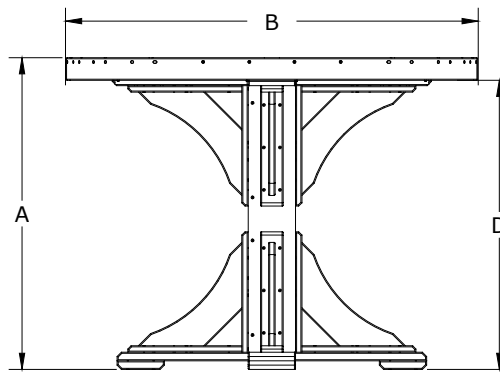

A	Overall Height	36 1/4"
B	Overall Depth	48"
C	Overall width	72 1/2"
D	Floor to bottom of Skirting	33-3/4"
	Umbrella Hole	1-3/4"
	Weight	217Lbs.

LuxCraftTM
FINE OUTDOOR FURNITURE

Poly 4 x 6 Oval Table Counter Height Dimensions