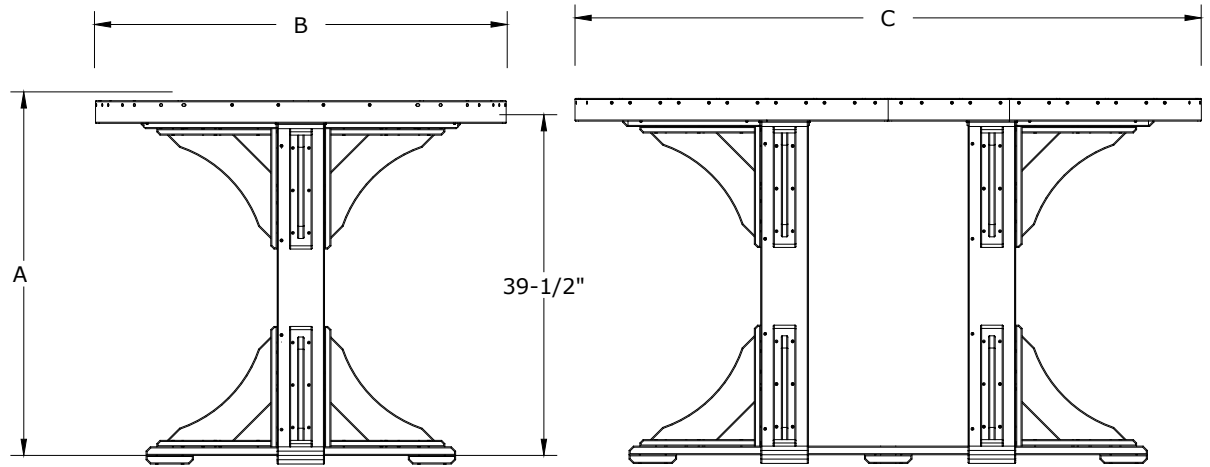

A	Overall Height	42 1/4"
B	Overall Depth	48"
C	Overall width	72 1/2"
D	Floor to bottom of Skirting	39-1/2"
	Umbrella Hole	1-3/4"
	Weight	224Lbs.

Poly 4 x 6 Oval Table Bar Height Dimensions

10/31/ 2017

R.M.