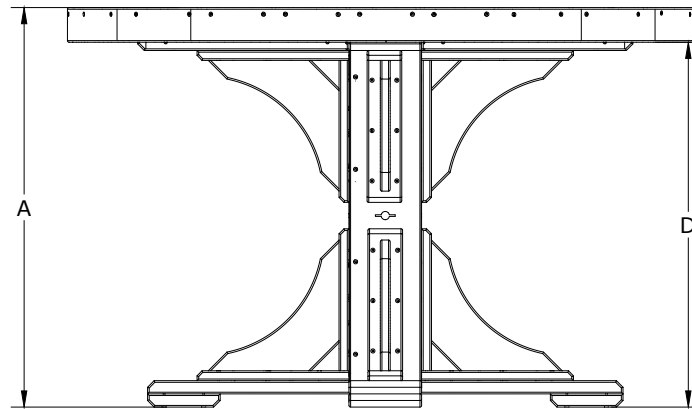

| | | |
|---|-----------------------------|---------|
| A | Overall Height | 30 1/4" |
| B | Overall Depth | 48 1/4" |
| C | Overall width | 48 1/4" |
| D | Floor to bottom of SKirting | 27-3/4" |
| | Umbrella Hole 1-3/4" | |
| | Weight 128Lbs. | |

LuxCraft™
FINE OUTDOOR FURNITURE

4 Round Table Dining Height Dimensions

| | |
|-------------|------|
| 09/27/ 2019 | R.M. |
|-------------|------|