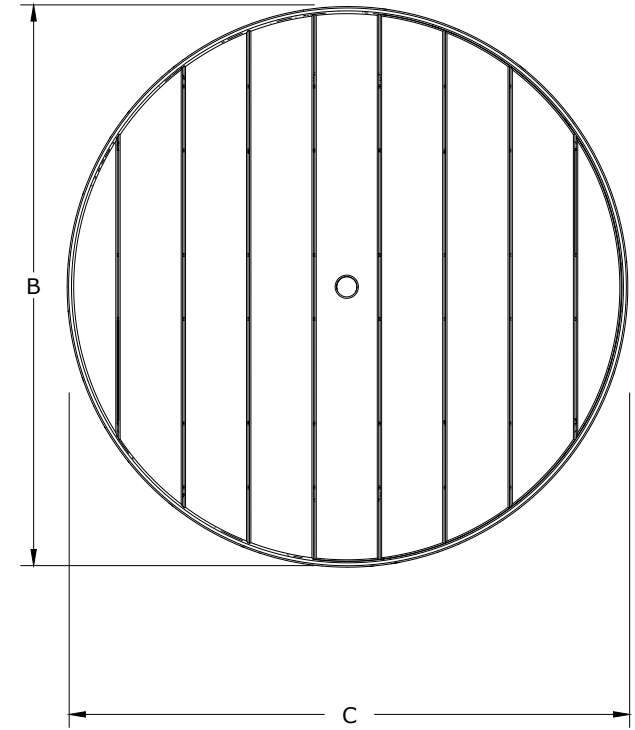

| | | |
|---|-----------------------------|---------|
| A | Overall Height | 30 1/4" |
| B | Overall Depth | 48 1/4" |
| C | Overall width | 48 1/4" |
| D | Floor to bottom of SKirting | 27-3/4" |
| | Umbrella Hole 1-3/4" | |
| | Weight 128Lbs. | |

LuxCraft™
FINE OUTDOOR FURNITURE

4 Round Table Dining Height Dimensions

| | |
|-------------|------|
| 09/27/ 2019 | R.M. |
|-------------|------|