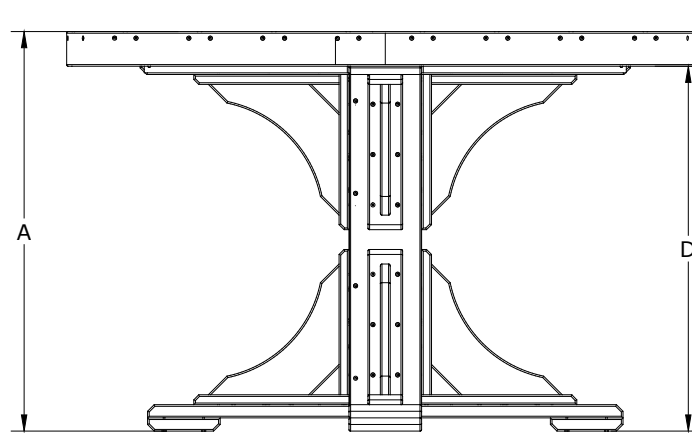

A	Overall Height	30 1/4"
B	Overall Depth	48 1/4"
C	Overall width	48 1/4"
D	Floor to bottom of SKirting	27-3/4"
	Umbrella Hole 1-3/4"	
	Weight 128Lbs.	

**LuxCraft**<sup>TM</sup>  
FINE OUTDOOR FURNITURE

Poly 4 Round Table Dining Height Dimensions

10/30/ 2017	R.M.
-------------	------