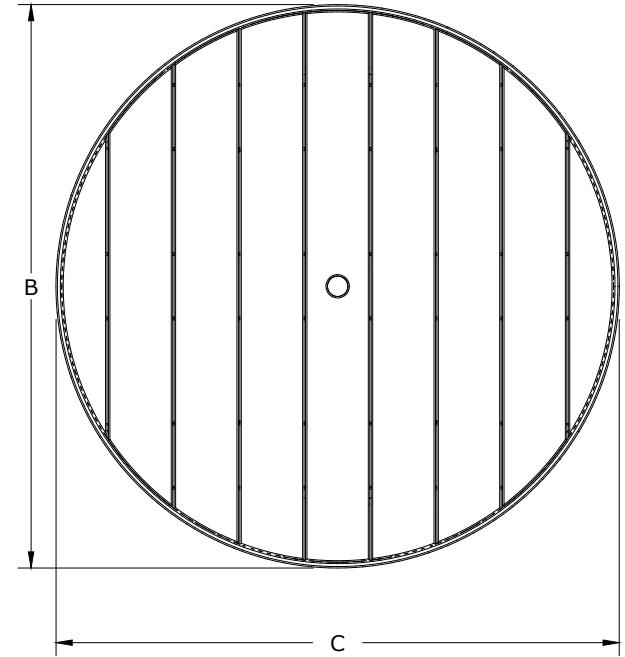

A	Overall Height	30 1/4"
B	Overall Depth	48 1/4"
C	Overall width	48 1/4"
D	Floor to bottom of SKirting	27-3/4"
	Umbrella Hole 1-3/4"	
	Weight 128Lbs.	

**LuxCraft**<sup>TM</sup>  
FINE OUTDOOR FURNITURE

Poly 4 Round Table Dining Height Dimensions

10/30/ 2017	R.M.
-------------	------