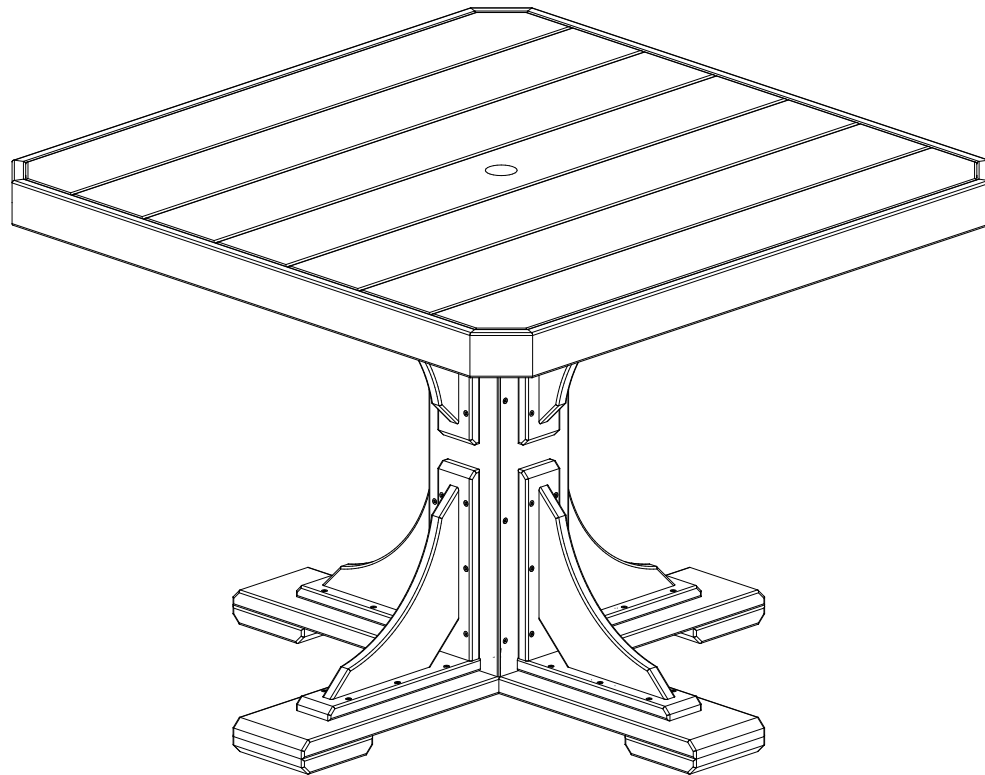

A	Overall Height	30 1/4"
B	Overall Depth	40 1/2"
C	Overall width	40 1/2"
D	Floor to bottom of Skirting	27-3/4"
	Umbrella Hole 1-3/4"	
	Weight 121Lbs.	

**LuxCraft™**  
FINE OUTDOOR FURNITURE

Poly 41 Square Table Dining Height Dimensions