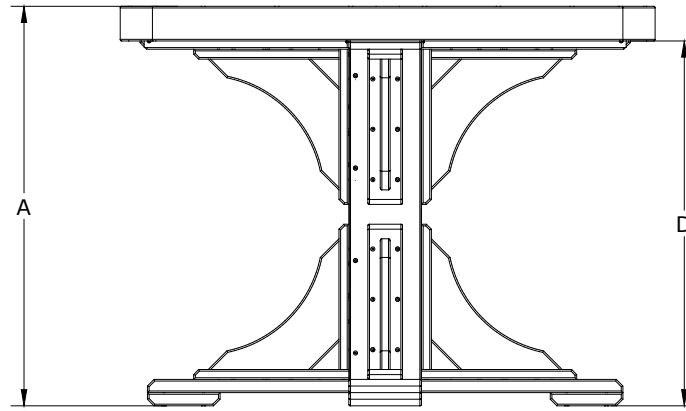

A	Overall Height	30 1/4"
B	Overall Depth	40 1/2"
C	Overall width	40 1/2"
D	Floor to bottom of Skirting	27-3/4"
	Umbrella Hole 1-3/4"	
	Weight 121Lbs.	

**LuxCraft™**  
FINE OUTDOOR FURNITURE

Poly 41 Square Table Dining Height Dimensions