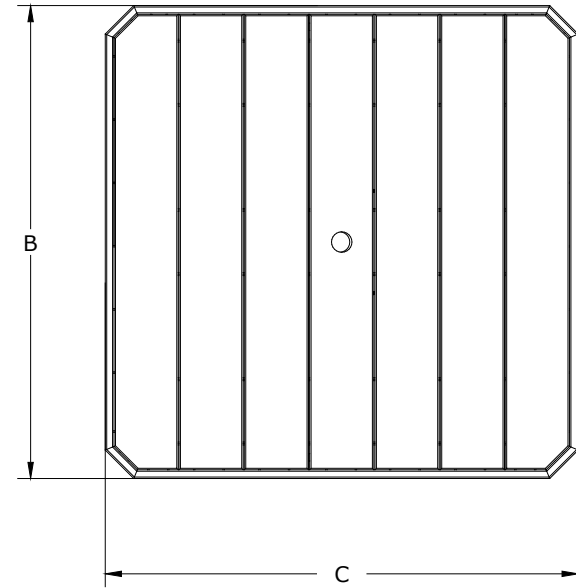

A	Overall Height	30 1/4"
B	Overall Depth	40 1/2"
C	Overall width	40 1/2"
D	Floor to bottom of Skirting	27-3/4"
	Umbrella Hole 1-3/4"	
	Weight 121Lbs.	

**LuxCraft™**  
FINE OUTDOOR FURNITURE

Poly 41 Square Table Dining Height Dimensions