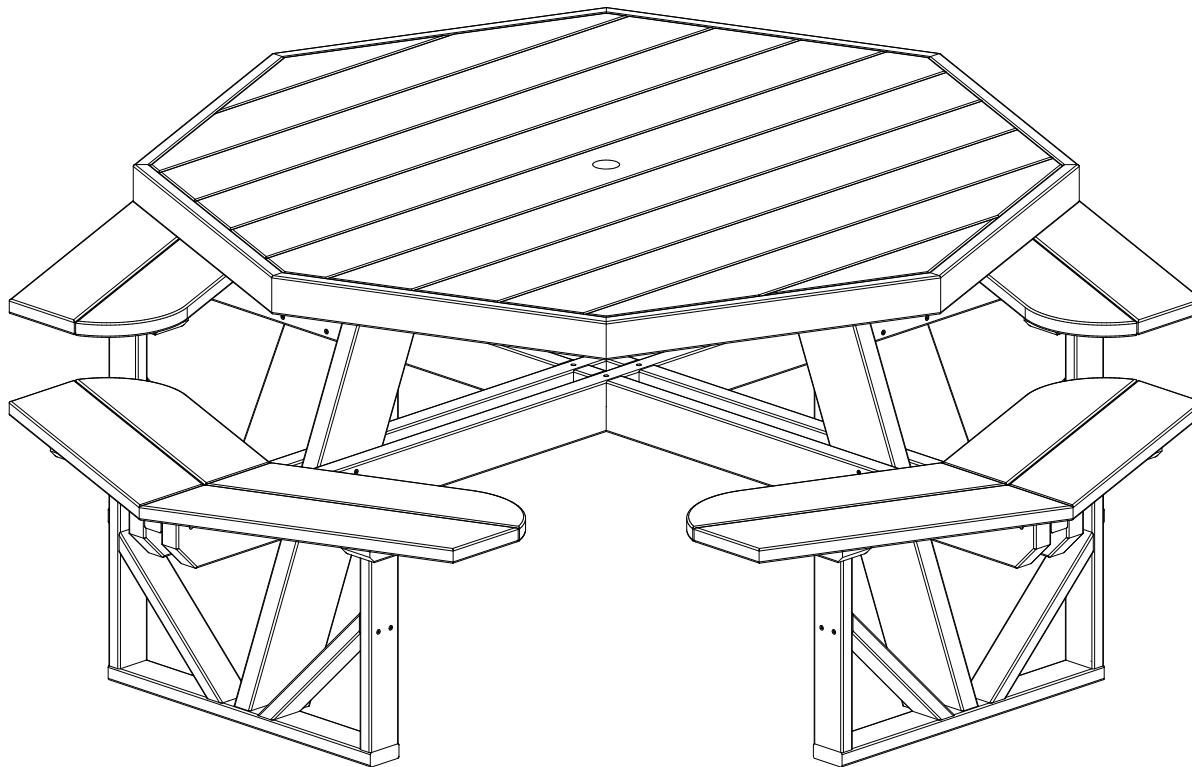

A	Overall Height	30"
B	Overall Depth	85-1/2"
C	Seat Height	17-1/4"
D	Top Width	61-1/4"
E	Seat Height To Skirting	10"
F	Opening Between Seats	10-1/2"
	Umbrella Hole	1-3/4"
	Weight	230Lbs.

Poly Octagon Picnic Table Dimensions