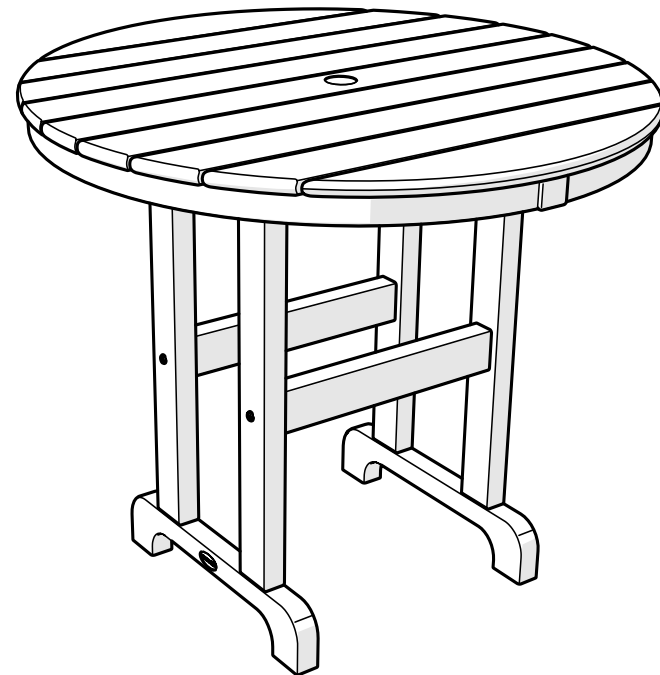

POLYWOOD

Assembly Instructions

**RT236, RCT236,
RRT236, RBT236,
RCT236NH**
La Casa Cafe Round 36" Table

20-year warranty

View our full warranty:
polywoodoutdoor.com/warranty

Having trouble?

If you have questions or concerns regarding assembly instructions or missing parts, please contact us at hello@polywoodoutdoor.com or (833) 665-6300