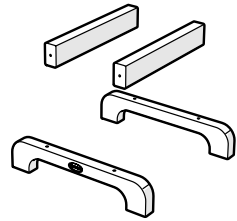

TOOLS

4mm T-handle
hex key (included)

3/8" wrench
(not included)

PARTS

Separate box

A x 4

2.5" Screw — H.27X2.5

B x 4