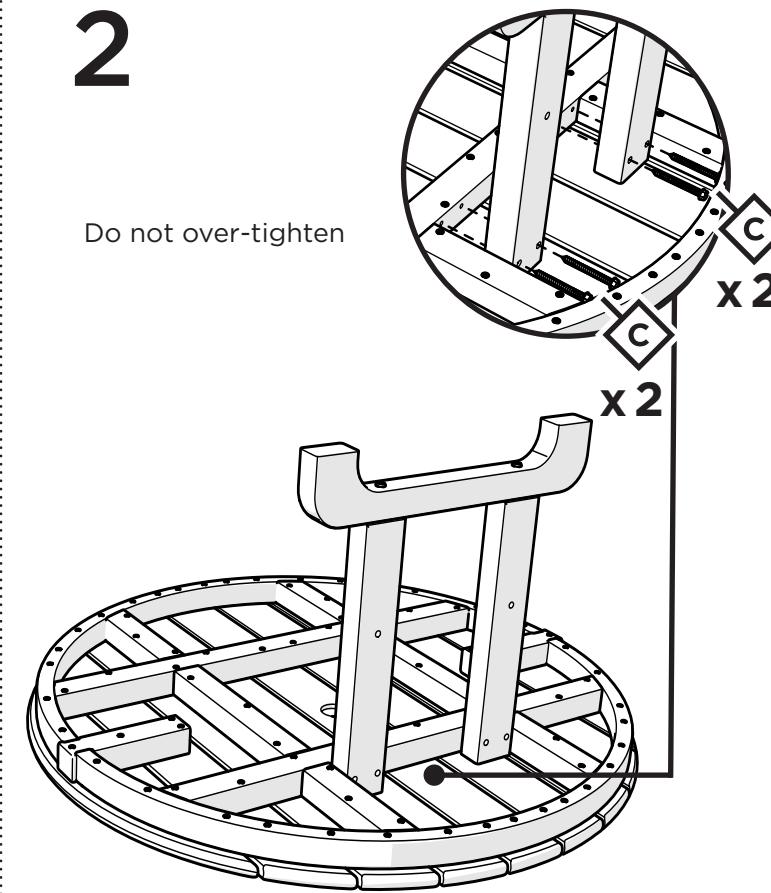

TOOLS

4mm T-handle
hex key (included)

3/8" wrench
(not included)

PARTS

Separate box

A x 4

2.5" Screw — H.27X2.5

B x 4

3" Screw — H.27X3

C x 8

2.5" Screw — HHW14X2.5

Something missing?
Call (833) 665-6300

1

2

3

4