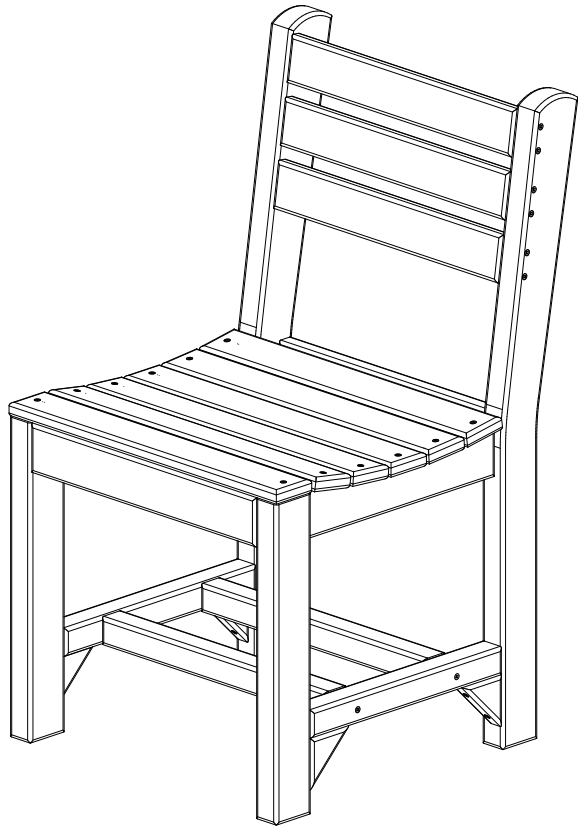

A	Overall Height	33 3/4"
B	Overall Depth	21 1/2"
C	Overall width	18 7/8"
D	Seat width	18 7/8"
E	Back height	16"
F	Seat height	17 3/4"
G	Seat depth	16"
Weight 26 LBS.		

Island Side Chair Dining Height Dimensions