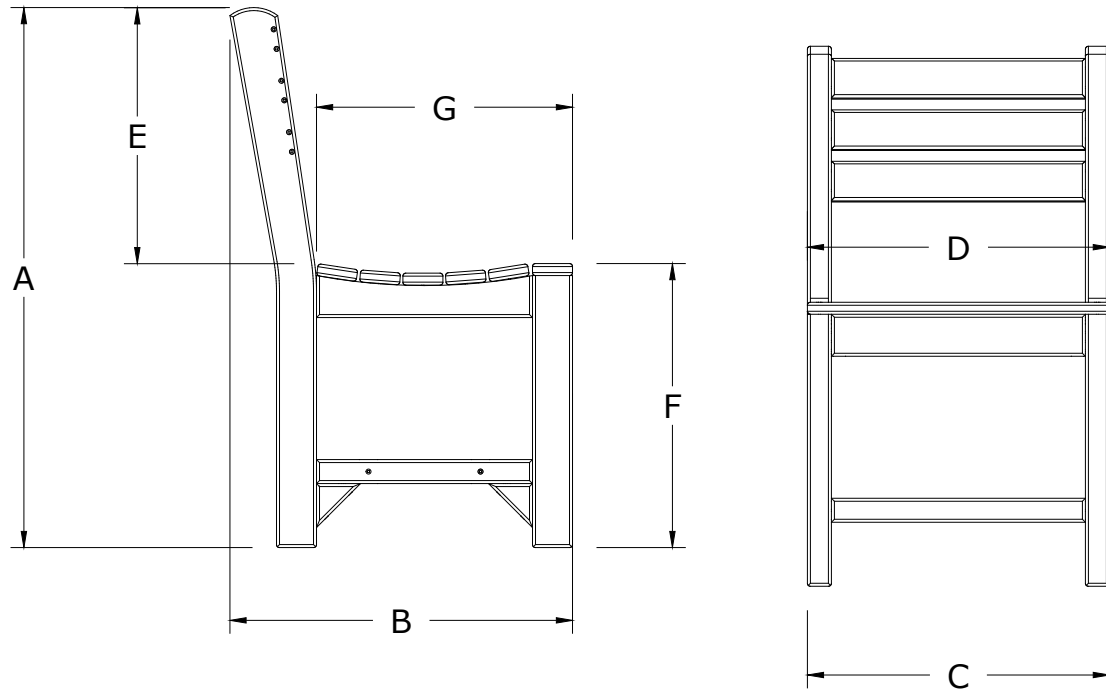

A	Overall Height	33 3/4"
B	Overall Depth	21 1/2"
C	Overall width	18 7/8"
D	Seat width	18 7/8"
E	Back height	16"
F	Seat height	17 3/4"
G	Seat depth	16"
Weight 26 LBS.		

Island Side Chair Dining Height Dimensions