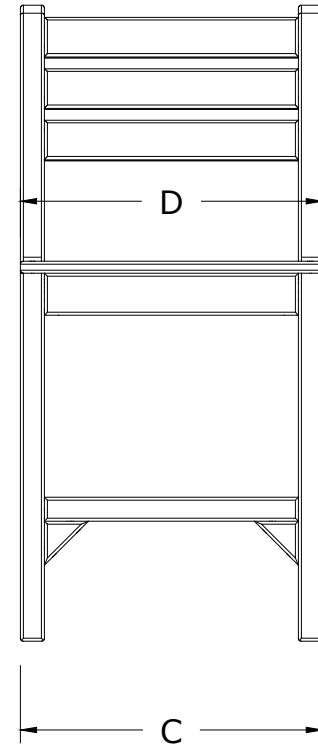

A	Overall Height	39 3/4"
B	Overall Depth	21 1/2"
C	Overall width	18 7/8"
D	Seat width	18 7/8"
E	Back height	16"
F	Seat height	23 3/4"
G	Seat depth	16"
Weight 29LBS.		

Island Side Chair Counter Height Dimensions