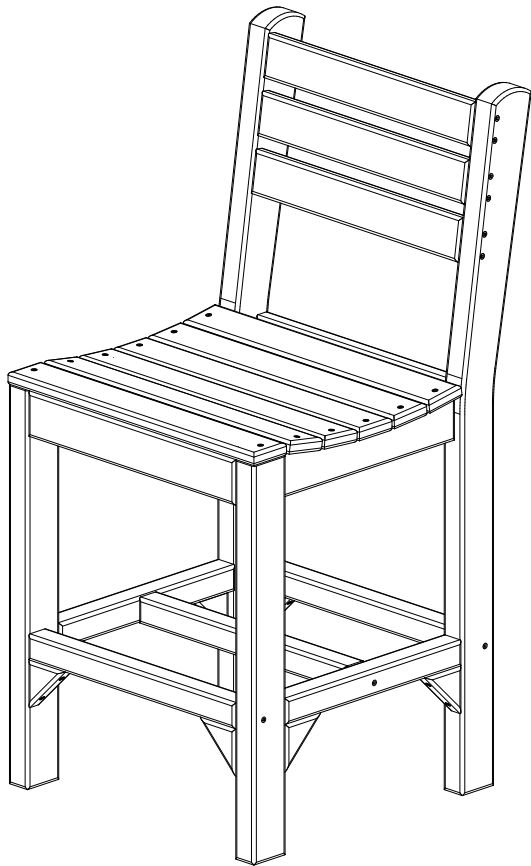

A	Overall Height	39 3/4"
B	Overall Depth	21 1/2"
C	Overall width	18 7/8"
D	Seat width	18 7/8"
E	Back height	16"
F	Seat height	23 3/4"
G	Seat depth	16"
Weight 29LBS.		

Island Side Chair Counter Height Dimensions