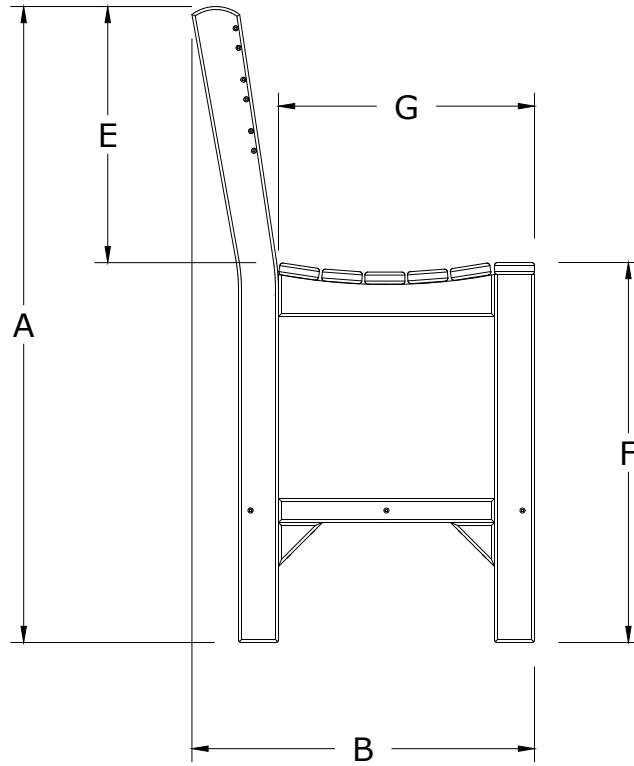

A	Overall Height	39 3/4"
B	Overall Depth	21 1/2"
C	Overall width	18 7/8"
D	Seat width	18 7/8"
E	Back height	16"
F	Seat height	23 3/4"
G	Seat depth	16"
Weight 29LBS.		

Island Side Chair Counter Height Dimensions