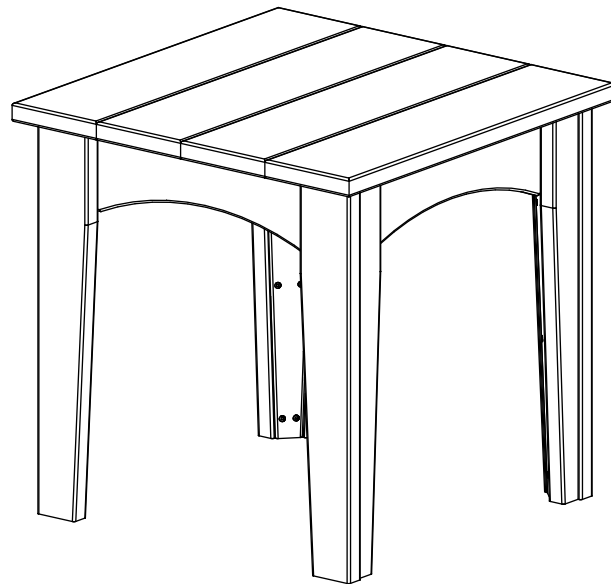

# Island End Table Dimensions

A	Overall Height	22"
B	Overall Depth	22"
C	Overall width	22"
Weight 30 Lbs.		

**LuxCraft**<sup>TM</sup>  
FINE OUTDOOR FURNITURE

Island End Table Dimensions	
10/30/ 2017	R.M.