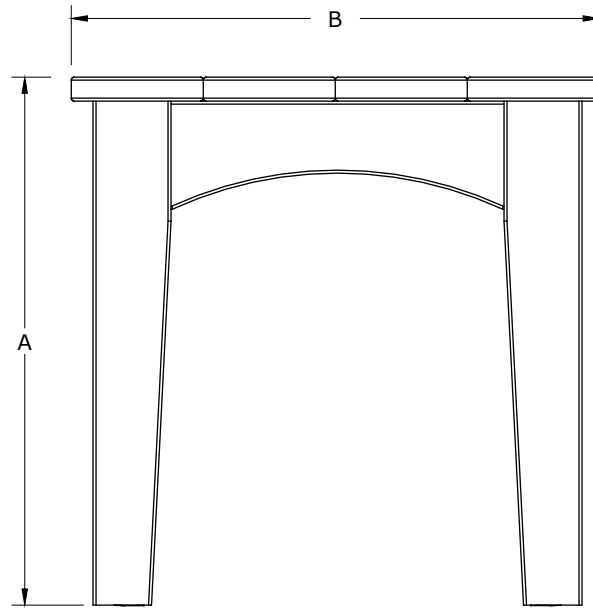

# Island End Table Dimensions

A	Overall Height	22"
B	Overall Depth	22"
C	Overall width	22"
Weight 30 Lbs.		

**LuxCraft**<sup>TM</sup>  
FINE OUTDOOR FURNITURE

Island End Table Dimensions	
10/30/ 2017	R.M.