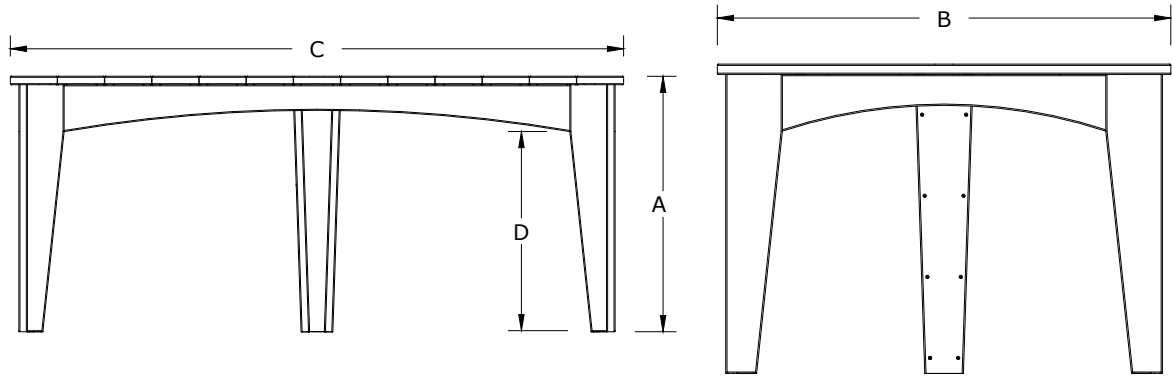

A	Overall Height	30"
B	Overall Depth	44"
C	Overall width	72"
D	Bottom of Skirting to Floor	23-1/2"
Note: Chairs with a Armrest will not slide underneath Table		
Umbrella Hole 1-3/4"		
Weight 193Lbs.		

Island Dining Table Dimensions - 44 x 72 x 30

10/30/ 2017	R.M.
-------------	------