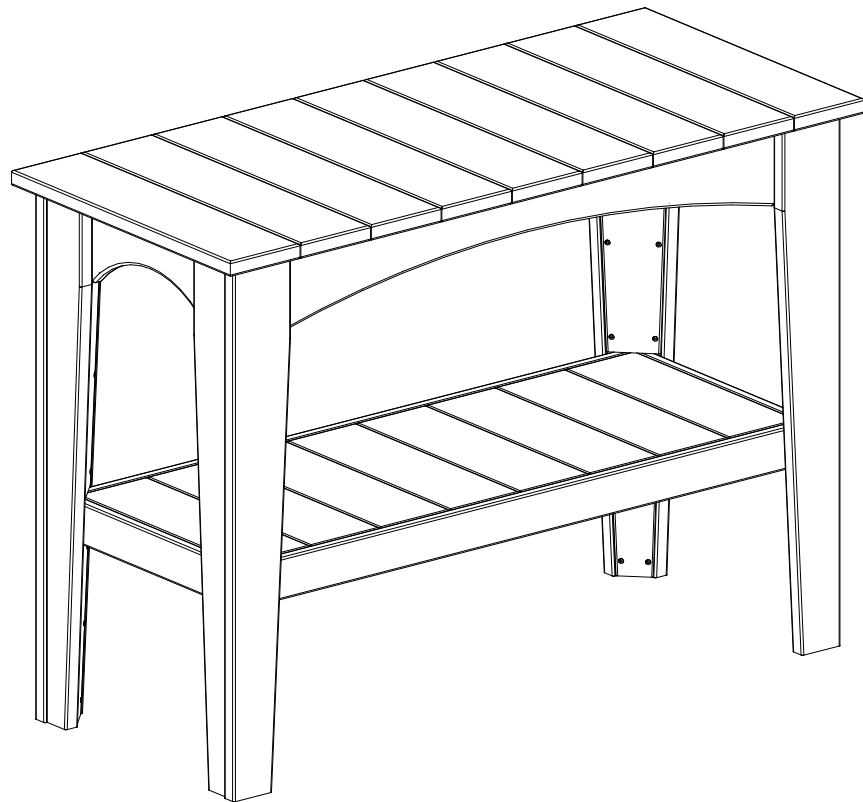

A	Overall Height	36"
B	Overall Depth	22"
C	Overall width	50"
D	Shelf Height	14-3/4"
Weight 100 Lbs.		

LuxCraftTM
FINE OUTDOOR FURNITURE

Island Buffet Table Dimensions	
10/30/ 2017	R.M.