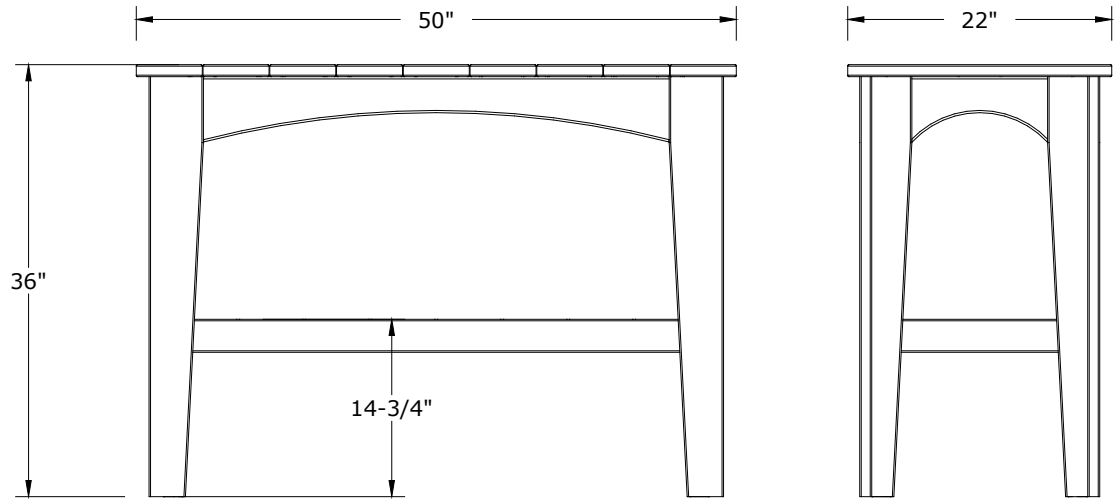

A	Overall Height	36"
B	Overall Depth	22"
C	Overall width	50"
D	Shelf Height	14-3/4"
Weight 100 Lbs.		

LuxCraftTM
FINE OUTDOOR FURNITURE

Island Buffet Table Dimensions	
10/30/ 2017	R.M.