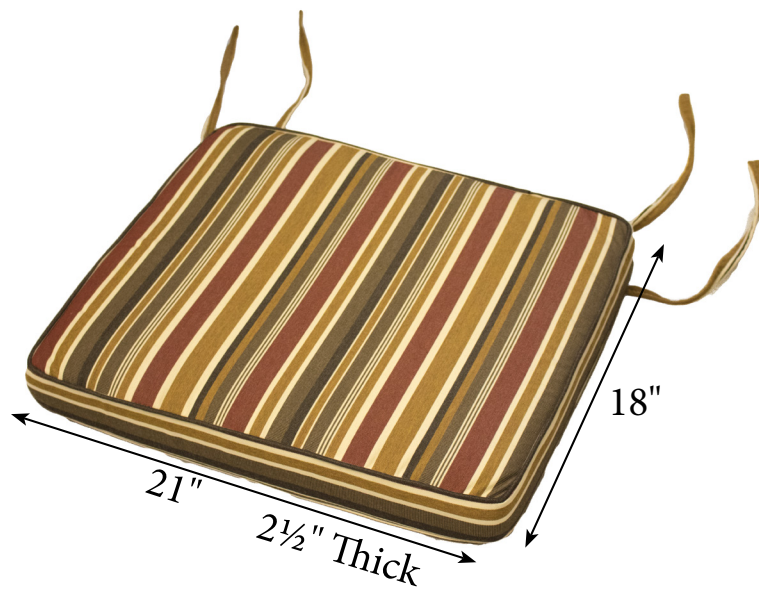

Classic Terrace Dining Seat Cushion
Fits: Classic Terrace Dining Chair

Attention: Please allow up to a 1/2" variance from measurements given, due to tolerance stackup.