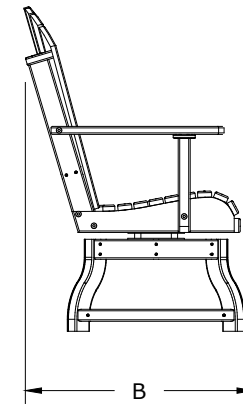

A	Overall Height	40-1/2"
B	Overall Depth	28-1/2"
C	Overall width	27-3/4"
Weight 59 Lbs.		

D	Seat width	23"
E	Armrest height	25-5/8"
F	Back height	25-1/2"
G	Seat height in back	15"
H	Seat depth	17-3/8"
I	Seat height in front	17-1/2"
J	Footrest Height	3-1/2"

Poly Adirondack Swivel Chair Dimensions - Dining Height

11/6/ 2017

R.M.