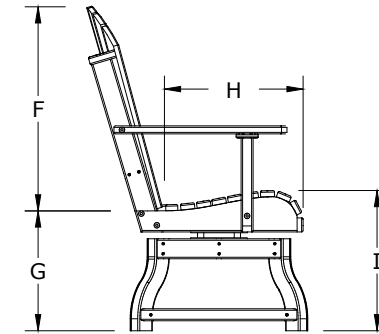

A	Overall Height	40-1/2"
B	Overall Depth	28-1/2"
C	Overall width	27-3/4"
Weight 59 Lbs.		

D	Seat width	23"
E	Armrest height	25-5/8"
F	Back height	25-1/2"
G	Seat height in back	15"
H	Seat depth	17-3/8"
I	Seat height in front	17-1/2"
J	Footrest Height	3-1/2"

Poly Adirondack Swivel Chair Dimensions - Dining Height

11/6/ 2017

R.M.