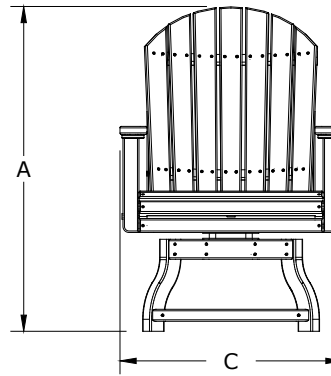

A	Overall Height	40-1/2"
B	Overall Depth	28-1/2"
C	Overall width	27-3/4"
Weight 59 Lbs.		

D	Seat width	23"
E	Armrest height	25-5/8"
F	Back height	25-1/2"
G	Seat height in back	15"
H	Seat depth	17-3/8"
I	Seat height in front	17-1/2"
J	Footrest Height	3-1/2"

Poly Adirondack Swivel Chair Dimensions - Dining Height

11/6/ 2017

R.M.