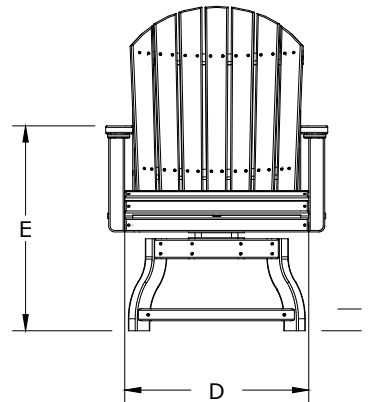

A	Overall Height	40-1/2"
B	Overall Depth	28-1/2"
C	Overall width	27-3/4"
Weight 59 Lbs.		

D	Seat width	23"
E	Armrest height	25-5/8"
F	Back height	25-1/2"
G	Seat height in back	15"
H	Seat depth	17-3/8"
I	Seat height in front	17-1/2"
J	Footrest Height	3-1/2"

Poly Adirondack Swivel Chair Dimensions - Dining Height

11/6/ 2017

R.M.