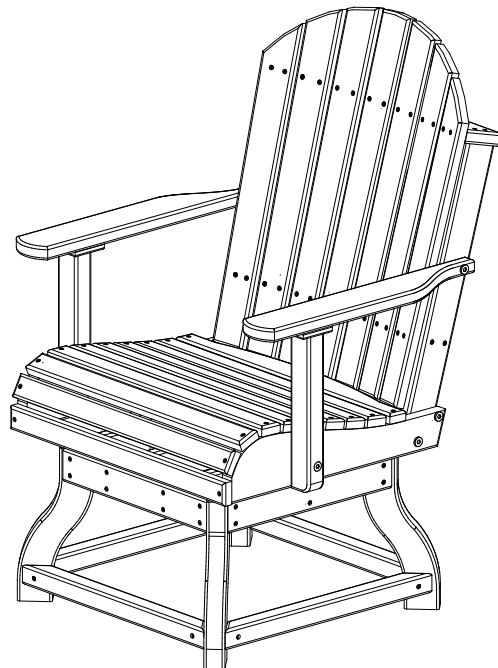

A	Overall Height	40-1/2"
B	Overall Depth	28-1/2"
C	Overall width	27-3/4"
Weight 59 Lbs.		

D	Seat width	23"
E	Armrest height	25-5/8"
F	Back height	25-1/2"
G	Seat height in back	15"
H	Seat depth	17-3/8"
I	Seat height in front	17-1/2"
J	Footrest Height	3-1/2"

Poly Adirondack Swivel Chair Dimensions - Dining Height

11/6/ 2017

R.M.