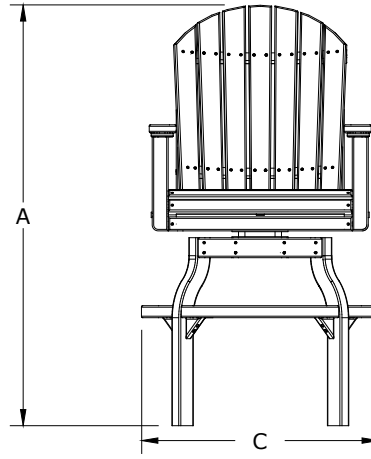

A	Overall Height	52-1/2"
B	Overall Depth	31-1/4"
C	Overall width	29-1/2"
Weight 66 Lbs.		

D	Seat width	23"
E	Armrest height	37-5/8"
F	Back height	25-1/2"
G	Seat height in back	27"
H	Seat depth	17-3/8"
I	Seat height in front	29-1/2"
J	Footrest Height	15"

Poly Adirondack Swivel Chair Dimensions - Bar Height

10/31/ 2017

R.M.