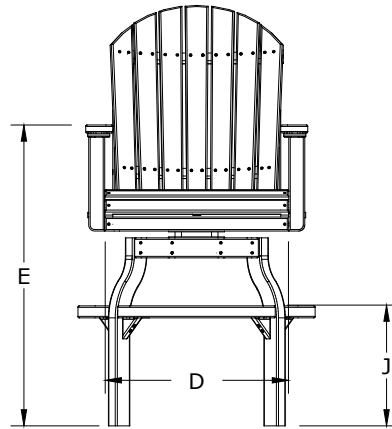

A	Overall Height	52-1/2"
B	Overall Depth	31-1/4"
C	Overall width	29-1/2"
Weight 66 Lbs.		

D	Seat width	23"
E	Armrest height	37-5/8"
F	Back height	25-1/2"
G	Seat height in back	27"
H	Seat depth	17-3/8"
I	Seat height in front	29-1/2"
J	Footrest Height	15"

Poly Adirondack Swivel Chair Dimensions - Bar Height

10/31/ 2017

R.M.