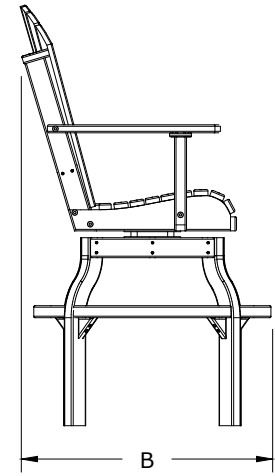

A	Overall Height	52-1/2"
B	Overall Depth	31-1/4"
C	Overall width	29-1/2"
Weight 66 Lbs.		

D	Seat width	23"
E	Armrest height	37-5/8"
F	Back height	25-1/2"
G	Seat height in back	27"
H	Seat depth	17-3/8"
I	Seat height in front	29-1/2"
J	Footrest Height	15"

Poly Adirondack Swivel Chair Dimensions - Bar Height

10/31/ 2017

R.M.