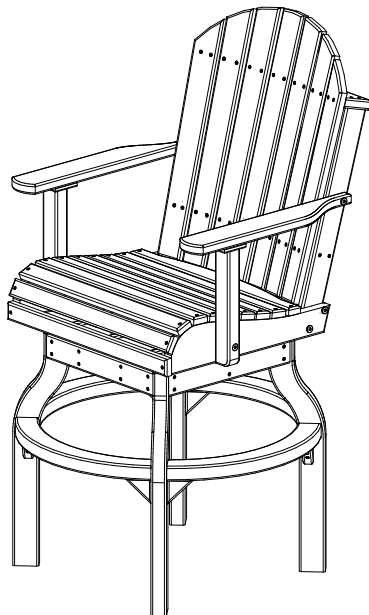

A	Overall Height	52-1/2"
B	Overall Depth	31-1/4"
C	Overall width	29-1/2"
Weight 66 Lbs.		

D	Seat width	23"
E	Armrest height	37-5/8"
F	Back height	25-1/2"
G	Seat height in back	27"
H	Seat depth	17-3/8"
I	Seat height in front	29-1/2"
J	Footrest Height	15"

Poly Adirondack Swivel Chair Dimensions - Bar Height

10/31/ 2017

R.M.