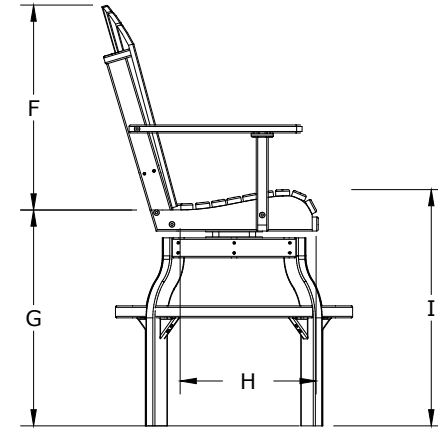

A	Overall Height	52-1/2"
B	Overall Depth	31-1/4"
C	Overall width	29-1/2"
Weight 66 Lbs.		

D	Seat width	23"
E	Armrest height	37-5/8"
F	Back height	25-1/2"
G	Seat height in back	27"
H	Seat depth	17-3/8"
I	Seat height in front	29-1/2"
J	Footrest Height	15"

Poly Adirondack Swivel Chair Dimensions - Bar Height

10/31/ 2017

R.M.