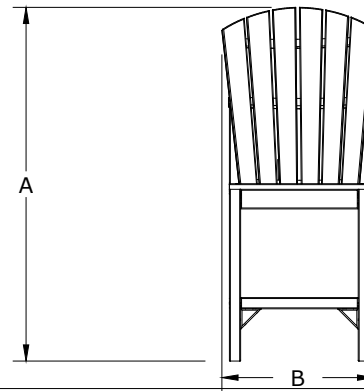

A	Overall Height	47 3/8"
B	Overall Width	20 1/4"
C	Overall Depth	25"
Weight 35 Lbs.		

D	Seat Width	18 3/4"
E	Back Height	24 1/4"
F	Seat Height in back	23 1/8"
G	Seat Depth	16 5/8"
H	Seat Height in front	23 3/4"
I	Footrest Height	8 1/2"

Adirondack Side Chair Counter Height Dimensions

01/31/ 2019

R.M.