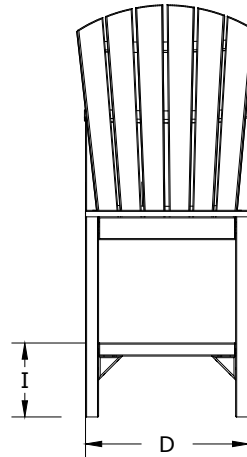

A	Overall Height	47 3/8"
B	Overall Width	20 1/4"
C	Overall Depth	25"
Weight 35 Lbs.		

D	Seat Width	18 3/4"
E	Back Height	24 1/4"
F	Seat Height in back	23 1/8"
G	Seat Depth	16 5/8"
H	Seat Height in front	23 3/4"
I	Footrest Height	8 1/2"

Adirondack Side Chair Counter Height Dimensions

01/31/ 2019

R.M.