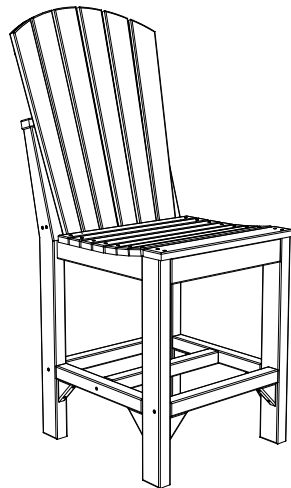

A	Overall Height	47 3/8"
B	Overall Width	20 1/4"
C	Overall Depth	25"
Weight 35 Lbs.		

D	Seat Width	18 3/4"
E	Back Height	24 1/4"
F	Seat Height in back	23 1/8"
G	Seat Depth	16 5/8"
H	Seat Height in front	23 3/4"
I	Footrest Height	8 1/2"

Adirondack Side Chair Counter Height Dimensions

01/31/ 2019

R.M.