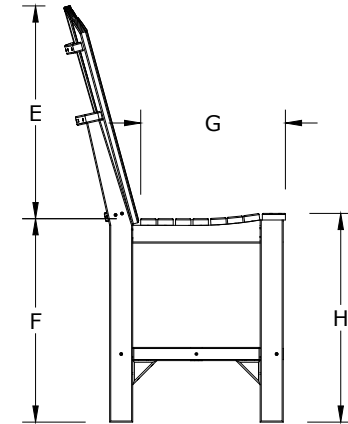

A	Overall Height	47 3/8"
B	Overall Width	20 1/4"
C	Overall Depth	25"
Weight 35 Lbs.		

D	Seat Width	18 3/4"
E	Back Height	24 1/4"
F	Seat Height in back	23 1/8"
G	Seat Depth	16 5/8"
H	Seat Height in front	23 3/4"
I	Footrest Height	8 1/2"

Adirondack Side Chair Counter Height Dimensions

01/31/ 2019

R.M.