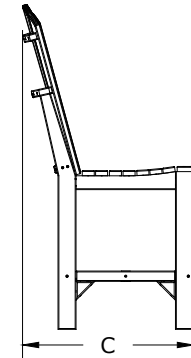

A	Overall Height	47 3/8"
B	Overall Width	20 1/4"
C	Overall Depth	25"
Weight 35 Lbs.		

D	Seat Width	18 3/4"
E	Back Height	24 1/4"
F	Seat Height in back	23 1/8"
G	Seat Depth	16 5/8"
H	Seat Height in front	23 3/4"
I	Footrest Height	8 1/2"

Adirondack Side Chair Counter Height Dimensions

01/31/ 2019

R.M.