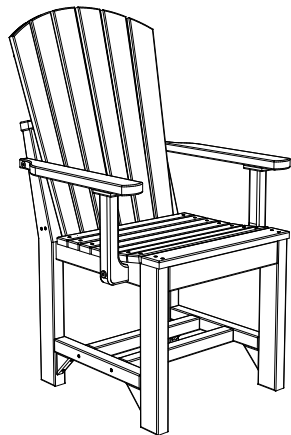

A	Overall Height	41 3/8"
B	Overall Width	24"
C	Overall Depth	25"
Weight 36 Lbs.		

D	Seat Width	18 3/4"
E	Back Height	24 1/4"
F	Seat Height in back	17 1/8"
G	Seat Depth	16 5/8"
H	Seat Height in front	17 3/4"
I	Armrest Height	25"
J	Footrest Height	5 1/2"

Adirondack Arm Chair Dining Height Dimensions

01/31/ 2019

R.M.