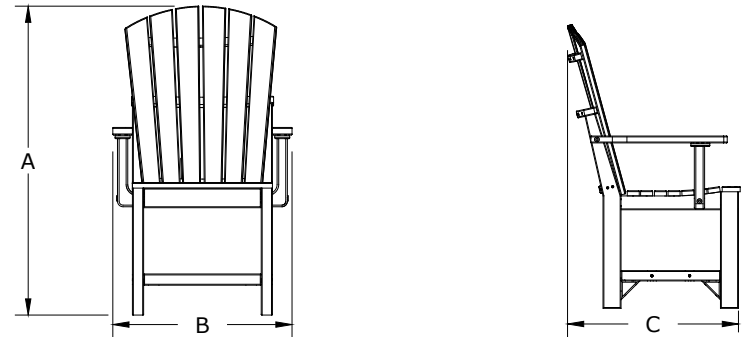

A	Overall Height	41 3/8"
B	Overall Width	24"
C	Overall Depth	25"
Weight 36 Lbs.		

D	Seat Width	18 3/4"
E	Back Height	24 1/4"
F	Seat Height in back	17 1/8"
G	Seat Depth	16 5/8"
H	Seat Height in front	17 3/4"
I	Armrest Height	25"
J	Footrest Height	5 1/2"

Adirondack Arm Chair Dining Height Dimensions

01/31/ 2019

R.M.