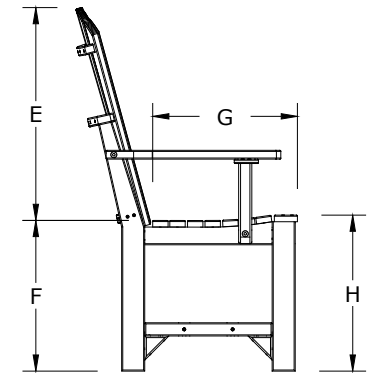

A	Overall Height	41 3/8"
B	Overall Width	24"
C	Overall Depth	25"
Weight 36 Lbs.		

D	Seat Width	18 3/4"
E	Back Height	24 1/4"
F	Seat Height in back	17 1/8"
G	Seat Depth	16 5/8"
H	Seat Height in front	17 3/4"
I	Armrest Height	25"
J	Footrest Height	5 1/2"

Adirondack Arm Chair Dining Height Dimensions

01/31/ 2019

R.M.