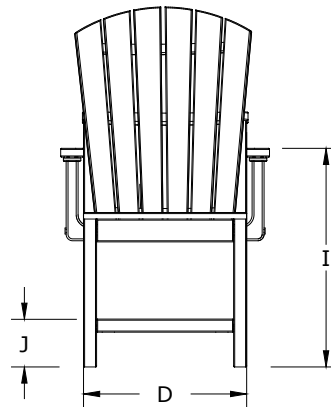

A	Overall Height	41 3/8"
B	Overall Width	24"
C	Overall Depth	25"
Weight 36 Lbs.		

D	Seat Width	18 3/4"
E	Back Height	24 1/4"
F	Seat Height in back	17 1/8"
G	Seat Depth	16 5/8"
H	Seat Height in front	17 3/4"
I	Armrest Height	25"
J	Footrest Height	5 1/2"

Adirondack Arm Chair Dining Height Dimensions

01/31/ 2019

R.M.