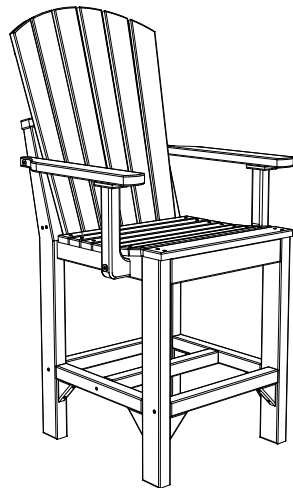

A	Overall Height	47 3/8"
B	Overall Width	24"
C	Overall Depth	25"
Weight 39 Lbs.		

D	Seat Width	18 3/4"
E	Back Height	24 1/4"
F	Seat Height in back	23 1/8"
G	Seat Depth	16 5/8"
H	Seat Height in front	23 3/4"
I	Armrest Height	31"
J	Footrest Height	8 1/2"

Adirondack Arm Chair Counter Height Dimensions

01/31/ 2019

R.M.