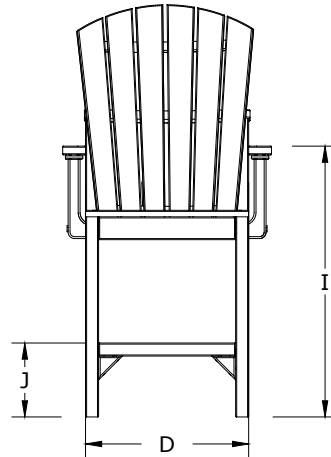

A	Overall Height	47 3/8"
B	Overall Width	24"
C	Overall Depth	25"
Weight 39 Lbs.		

D	Seat Width	18 3/4"
E	Back Height	24 1/4"
F	Seat Height in back	23 1/8"
G	Seat Depth	16 5/8"
H	Seat Height in front	23 3/4"
I	Armrest Height	31"
J	Footrest Height	8 1/2"

Adirondack Arm Chair Counter Height Dimensions

01/31/ 2019

R.M.