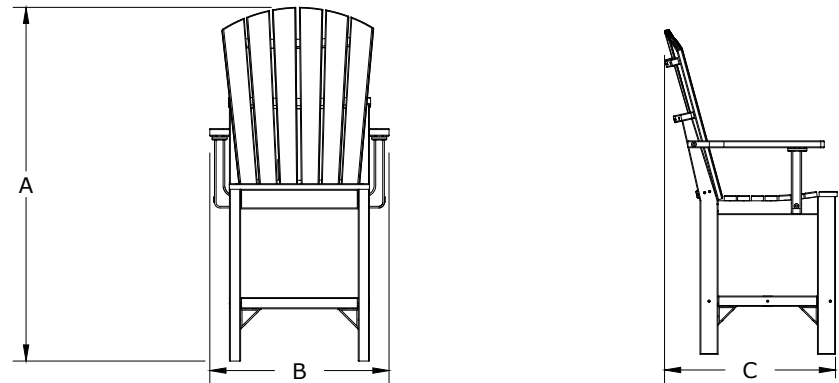

A	Overall Height	47 3/8"
B	Overall Width	24"
C	Overall Depth	25"
Weight 39 Lbs.		

D	Seat Width	18 3/4"
E	Back Height	24 1/4"
F	Seat Height in back	23 1/8"
G	Seat Depth	16 5/8"
H	Seat Height in front	23 3/4"
I	Armrest Height	31"
J	Footrest Height	8 1/2"

Adirondack Arm Chair Counter Height Dimensions

01/31/ 2019

R.M.