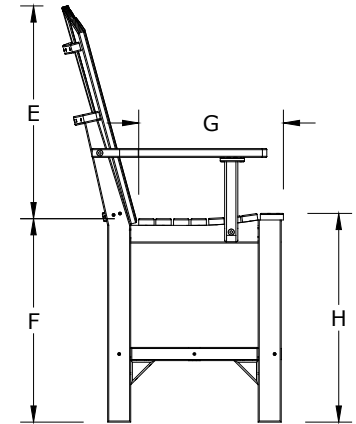

A	Overall Height	47 3/8"
B	Overall Width	24"
C	Overall Depth	25"
Weight 39 Lbs.		

D	Seat Width	18 3/4"
E	Back Height	24 1/4"
F	Seat Height in back	23 1/8"
G	Seat Depth	16 5/8"
H	Seat Height in front	23 3/4"
I	Armrest Height	31"
J	Footrest Height	8 1/2"

Adirondack Arm Chair Counter Height Dimensions

01/31/ 2019

R.M.