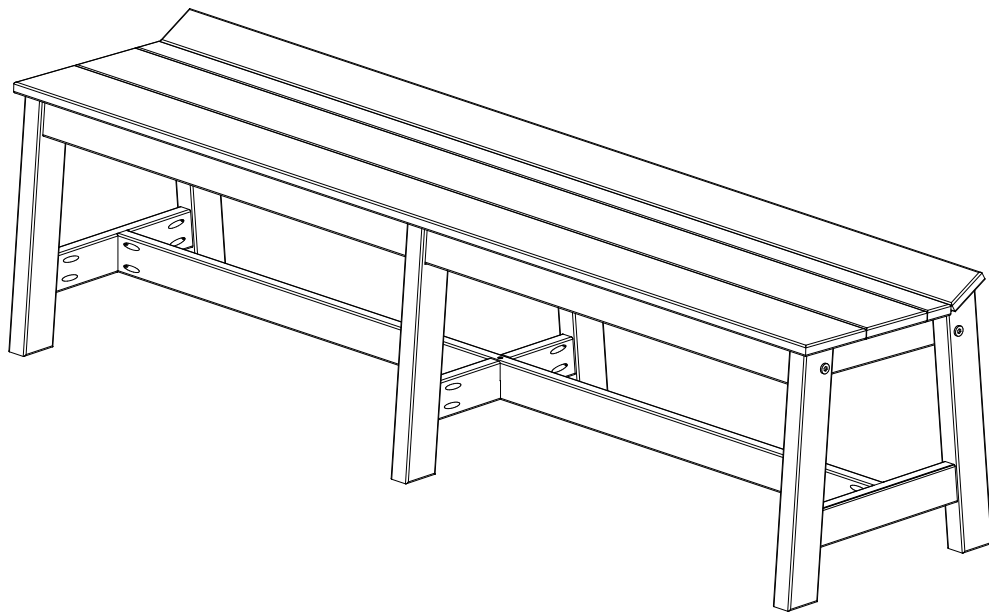

A	Overall Width	72"
B	Overall Height	19"
C	Overall Depth	18 1/2"
D	Seat Height	18"
E	Seat Depth	13 1/4"
Weight 53 Lbs.		

72 Café Dining Bench Dimensions

01/31/ 2019

R.M.