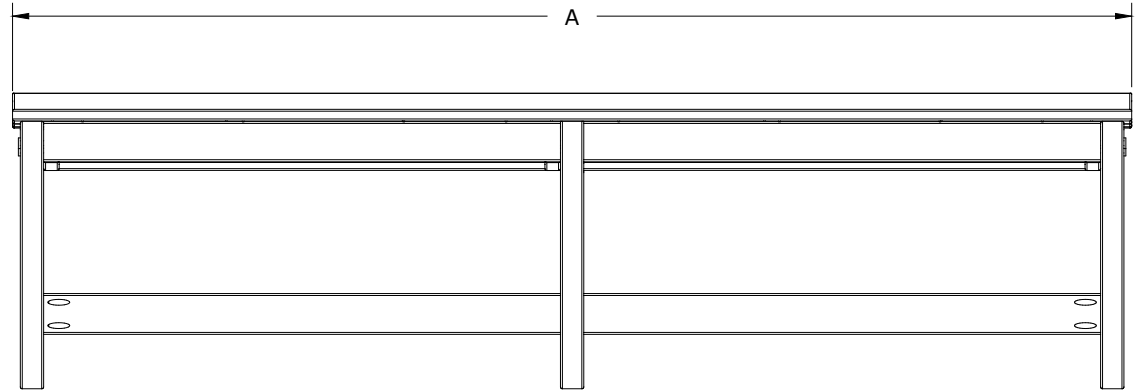

A	Overall Width	72"
B	Overall Height	19"
C	Overall Depth	18 1/2"
D	Seat Height	18"
E	Seat Depth	13 1/4"
Weight 53 Lbs.		

72 Café Dining Bench Dimensions

01/31/ 2019

R.M.