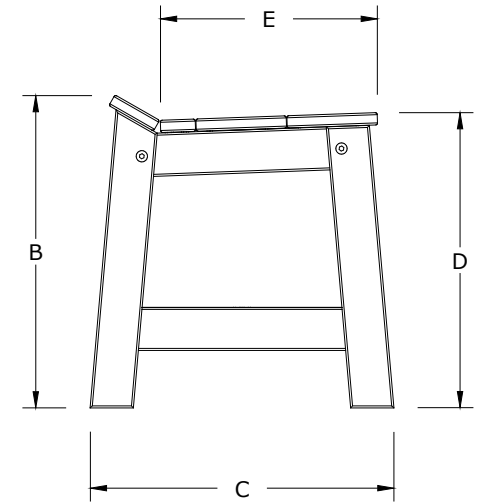

A	Overall Width	72"
B	Overall Height	19"
C	Overall Depth	18 1/2"
D	Seat Height	18"
E	Seat Depth	13 1/4"
Weight 53 Lbs.		

72 Café Dining Bench Dimensions

01/31/ 2019

R.M.