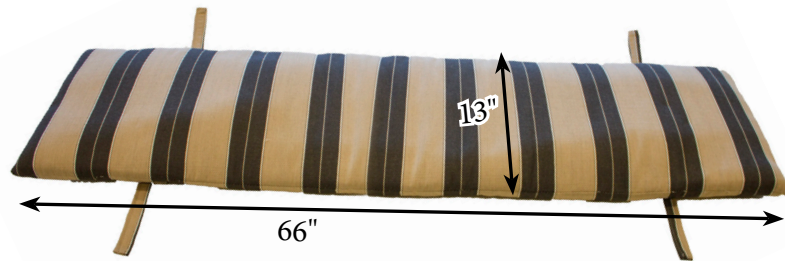

66" Dining Bench Cushion

Fits: Garden Classic 66" Dining & Counter Height Bench

Attention: Please allow up to a 1/2" variance from measurements given, due to tolerance stackup.