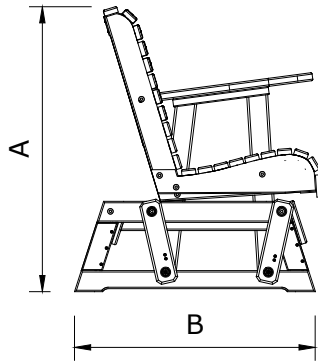

A	Overall Height	36"
B	Overall Depth	30"
C	Overall Width	67"
Weight 125 Lbs.		

D	Seat Width	60"
E	Back Height	20"
F	Seat Depth	18"
G	Seat Height	18"
H	Armrest Height	28"

5 Plain Poly Glider Dimensions

01/15/ 2020