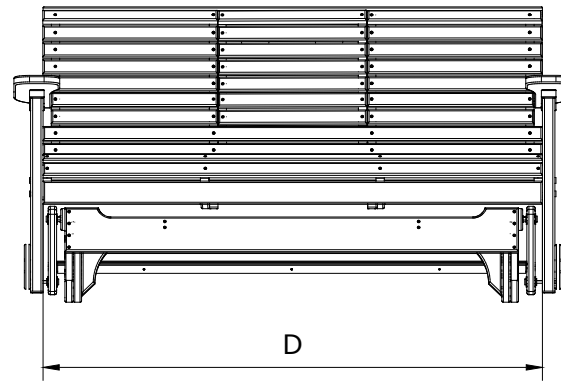

A	Overall Height	36"
B	Overall Depth	30"
C	Overall Width	67"
Weight 125 Lbs.		

D	Seat Width	60"
E	Back Height	20"
F	Seat Depth	18"
G	Seat Height	18"
H	Armrest Height	28"

5 Plain Poly Glider Dimensions

01/15/ 2020