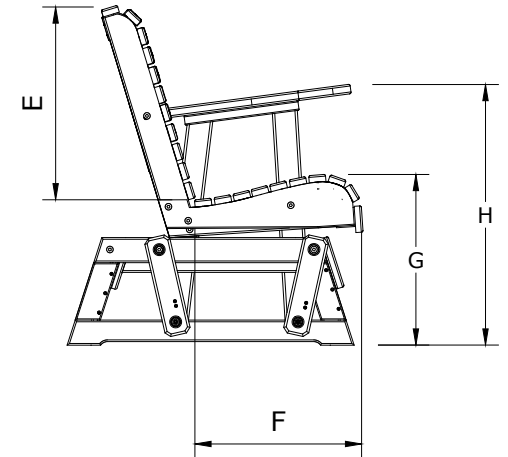

A	Overall Height	36"
B	Overall Depth	30"
C	Overall Width	67"
Weight 125 Lbs.		

D	Seat Width	60"
E	Back Height	20"
F	Seat Depth	18"
G	Seat Height	18"
H	Armrest Height	28"

5 Plain Poly Glider Dimensions

01/15/ 2020