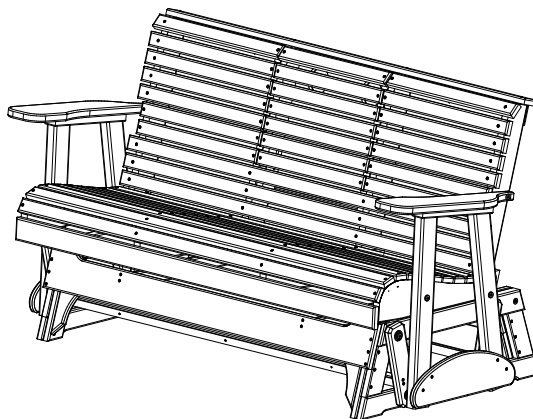

A	Overall Height	36"
B	Overall Depth	30"
C	Overall Width	67"
Weight 125 Lbs.		

D	Seat Width	60"
E	Back Height	20"
F	Seat Depth	18"
G	Seat Height	18"
H	Armrest Height	28"

5 Plain Poly Glider Dimensions

01/15/ 2020