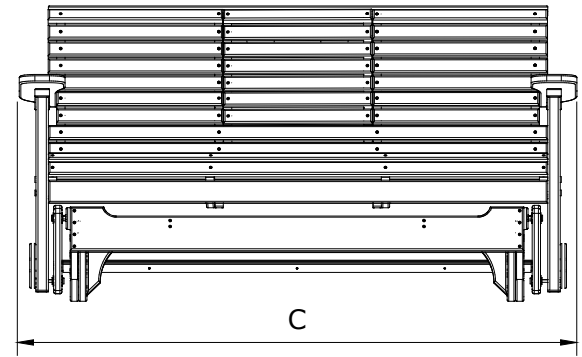

A	Overall Height	36"
B	Overall Depth	30"
C	Overall Width	67"
Weight 125 Lbs.		

D	Seat Width	60"
E	Back Height	20"
F	Seat Depth	18"
G	Seat Height	18"
H	Armrest Height	28"

5 Plain Poly Glider Dimensions

01/15/ 2020