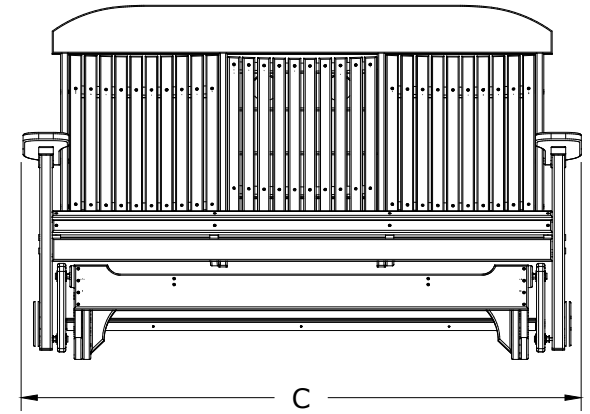

A	Overall Height	43"
B	Overall Depth	30"
C	Overall Width	67"
Weight 124 Lbs.		

D	Seat Width	60"
E	Back Height	27"
F	Seat Depth	18"
G	Seat Height	18"
H	Armrest Height	28"

5 Classic Poly Glider Dimensions