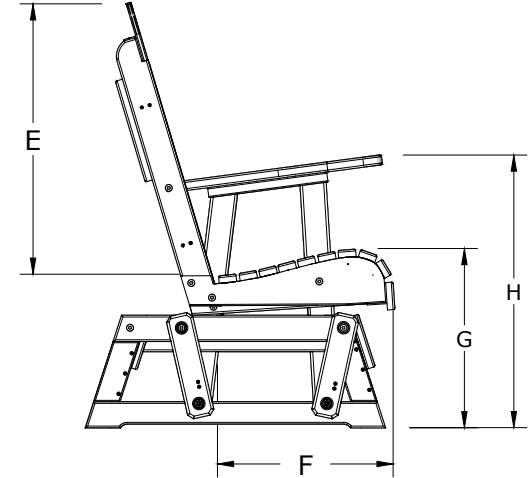

A	Overall Height	43"
B	Overall Depth	30"
C	Overall Width	67"
Weight 124 Lbs.		

D	Seat Width	60"
E	Back Height	27"
F	Seat Depth	18"
G	Seat Height	18"
H	Armrest Height	28"

5 Classic Poly Glider Dimensions