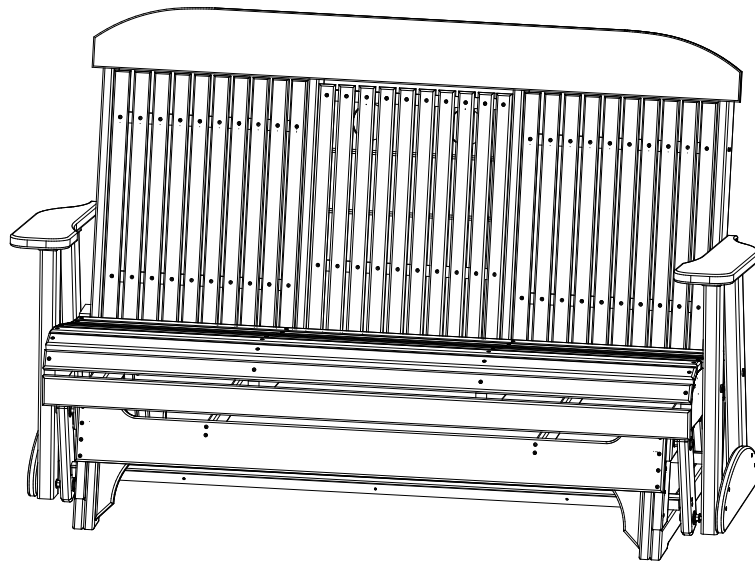

A	Overall Height	43"
B	Overall Depth	30"
C	Overall Width	67"
Weight 124 Lbs.		

D	Seat Width	60"
E	Back Height	27"
F	Seat Depth	18"
G	Seat Height	18"
H	Armrest Height	28"

5 Classic Poly Glider Dimensions