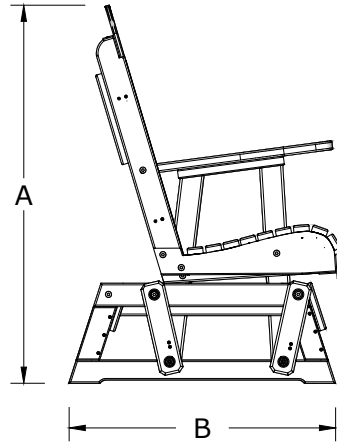

A	Overall Height	43"
B	Overall Depth	30"
C	Overall Width	67"
Weight 124 Lbs.		

D	Seat Width	60"
E	Back Height	27"
F	Seat Depth	18"
G	Seat Height	18"
H	Armrest Height	28"

5 Classic Poly Glider Dimensions