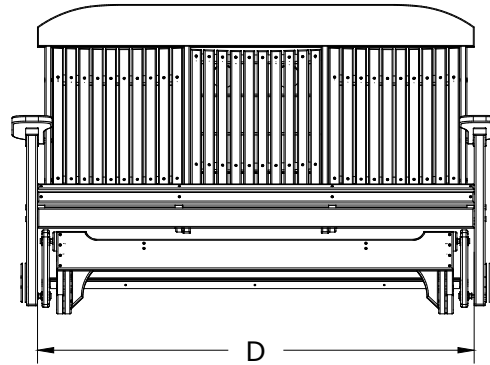

A	Overall Height	43"
B	Overall Depth	30"
C	Overall Width	67"
Weight 124 Lbs.		

D	Seat Width	60"
E	Back Height	27"
F	Seat Depth	18"
G	Seat Height	18"
H	Armrest Height	28"

5 Classic Poly Glider Dimensions