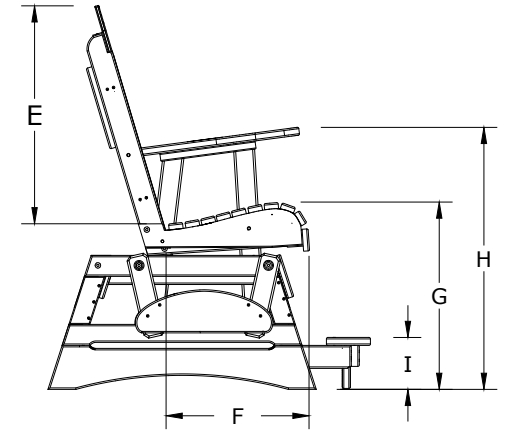

A	Overall Height	48-1/2"
B	Overall Depth	40-1/4"
C	Overall Width	67"
Weight 161 Lbs.		

D	Seat Width	60"
E	Back Height	27"
F	Seat Depth	18"
G	Seat Height	23-1/2"
H	Armrest Height	33-1/2"

5 Classic Poly Glider Dimensions