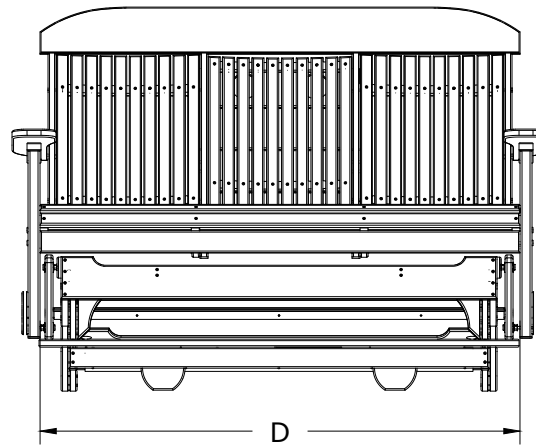

A	Overall Height	48-1/2"
B	Overall Depth	40-1/4"
C	Overall Width	67"
Weight 161 Lbs.		

D	Seat Width	60"
E	Back Height	27"
F	Seat Depth	18"
G	Seat Height	23-1/2"
H	Armrest Height	33-1/2"

5 Classic Poly Glider Dimensions