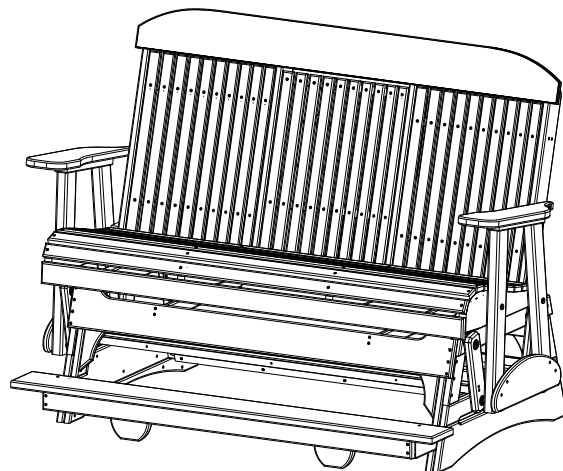

A	Overall Height	48-1/2"
B	Overall Depth	40-1/4"
C	Overall Width	67"
Weight 161 Lbs.		

D	Seat Width	60"
E	Back Height	27"
F	Seat Depth	18"
G	Seat Height	23-1/2"
H	Armrest Height	33-1/2"

5 Classic Poly Glider Dimensions