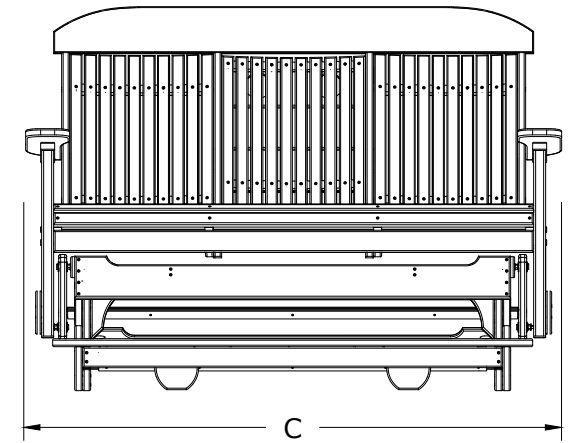

A	Overall Height	48-1/2"
B	Overall Depth	40-1/4"
C	Overall Width	67"
Weight 161 Lbs.		

D	Seat Width	60"
E	Back Height	27"
F	Seat Depth	18"
G	Seat Height	23-1/2"
H	Armrest Height	33-1/2"

5 Classic Poly Glider Dimensions