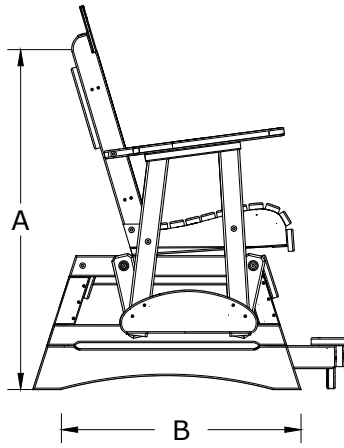

A	Overall Height	48-1/2"
B	Overall Depth	40-1/4"
C	Overall Width	67"
Weight 161 Lbs.		

D	Seat Width	60"
E	Back Height	27"
F	Seat Depth	18"
G	Seat Height	23-1/2"
H	Armrest Height	33-1/2"

5 Classic Poly Glider Dimensions