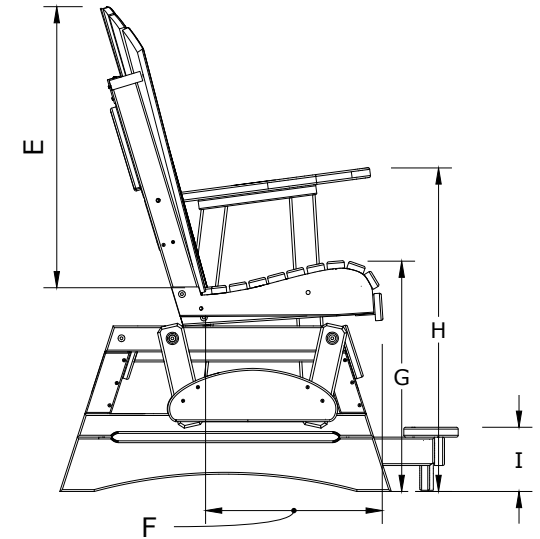

A	Overall Height	48-1/2"
B	Overall Depth	40-1/4"
C	Overall Width	67"
Weight 177 Lbs.		

D	Seat Width	60"
E	Back Height	28"
F	Seat Depth	18"
G	Seat Height	23-1/2"
H	Armrest Height	33-1/2"
I	Footrest Height	6-1/2"

5 Adirondack Balcony Poly Glider Dimensions

10/15/ 2019

R.M.