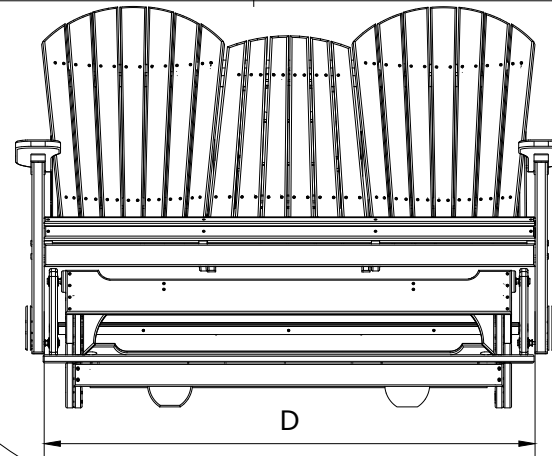

A	Overall Height	48-1/2"
B	Overall Depth	40-1/4"
C	Overall Width	67"
Weight 177 Lbs.		

D	Seat Width	60"
E	Back Height	28"
F	Seat Depth	18"
G	Seat Height	23-1/2"
H	Armrest Height	33-1/2"
I	Footrest Height	6-1/2"

5 Adirondack Balcony Poly Glider Dimensions

10/15/ 2019

R.M.