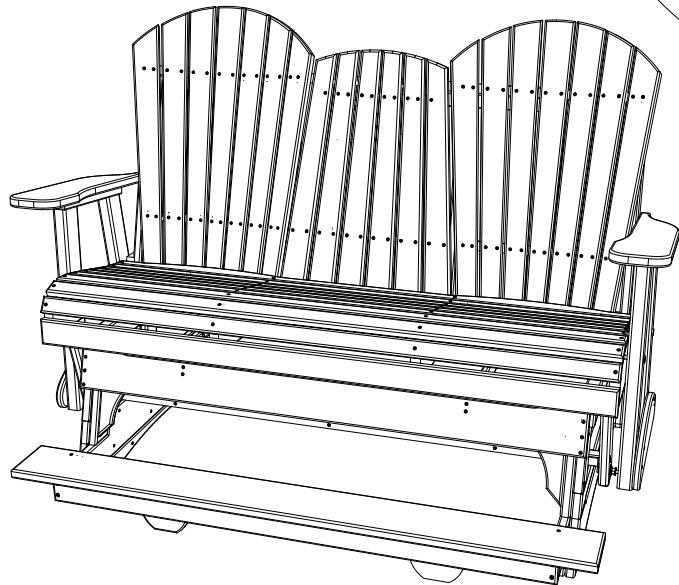

A	Overall Height	48-1/2"
B	Overall Depth	40-1/4"
C	Overall Width	67"
Weight 177 Lbs.		

D	Seat Width	60"
E	Back Height	28"
F	Seat Depth	18"
G	Seat Height	23-1/2"
H	Armrest Height	33-1/2"
I	Footrest Height	6-1/2"

5 Adirondack Balcony Poly Glider Dimensions

10/15/ 2019

R.M.