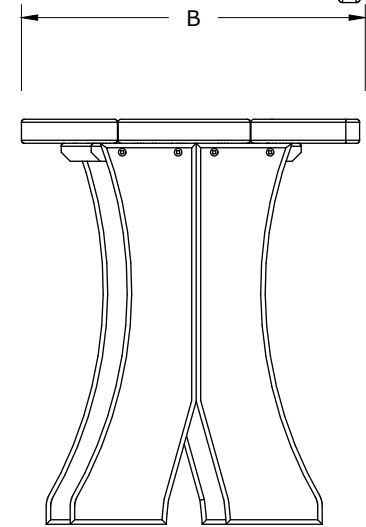

A	Overall Height	17"
B	Overall Depth	15-1/2"
C	Overall width	52
Weight 28 Lbs.		

52 Poly Table Bench Dimensions

10/27/ 2017

R.M.