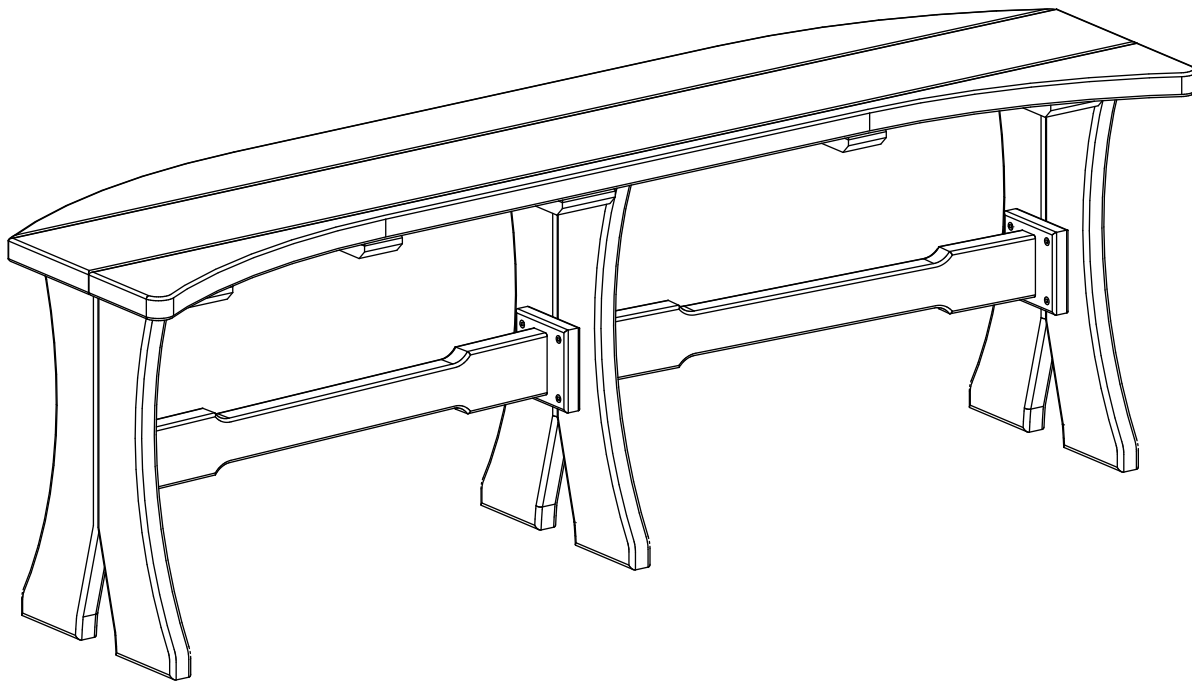

A	Overall Height	17"
B	Overall Depth	15-1/2"
C	Overall width	52
Weight 28 Lbs.		

52 Poly Table Bench Dimensions

10/27/ 2017

R.M.