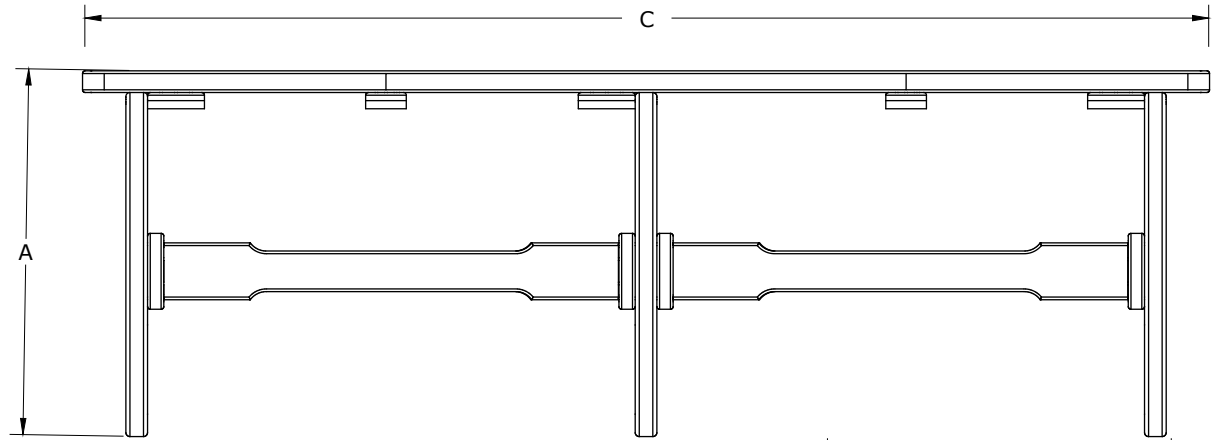

A	Overall Height	17"
B	Overall Depth	15-1/2"
C	Overall width	52
Weight 28 Lbs.		

52 Poly Table Bench Dimensions

10/27/ 2017

R.M.