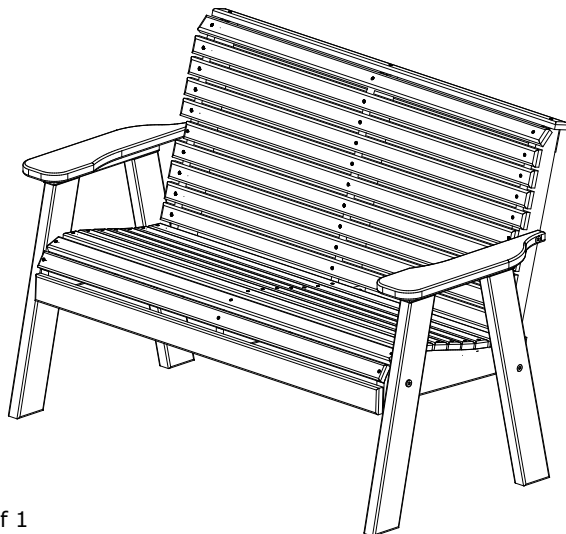

A	Overall Height	36"
B	Overall Depth	29"
C	Overall width	55"

D	Seat width	48"
E	Armrest height	25"
F	Back height	20"
G	Seat height in back	15 1/2"
H	Seat depth	18"
I	Seat height in front	18"

4 Plain Poly Bench Dimensions