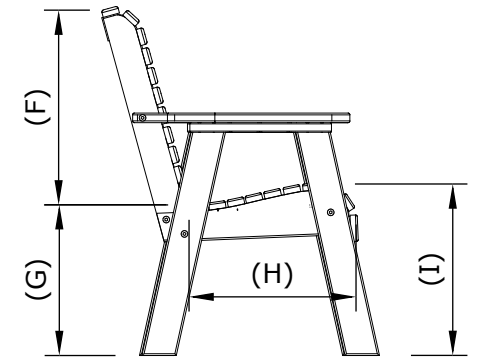

A	Overall Height	36"
B	Overall Depth	29"
C	Overall width	55"

D	Seat width	48"
E	Armrest height	25"
F	Back height	20"
G	Seat height in back	15 1/2"
H	Seat depth	18"
I	Seat height in front	18"

4 Plain Poly Bench Dimensions