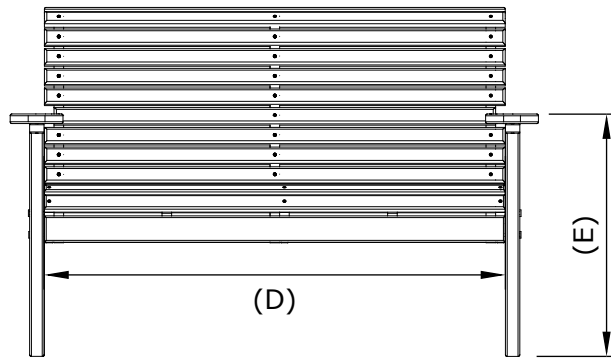

A	Overall Height	36"
B	Overall Depth	29"
C	Overall width	55"

D	Seat width	48"
E	Armrest height	25"
F	Back height	20"
G	Seat height in back	15 1/2"
H	Seat depth	18"
I	Seat height in front	18"

4 Plain Poly Bench Dimensions