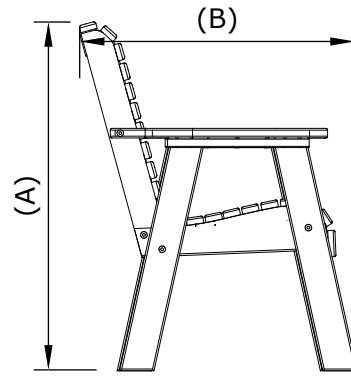

A	Overall Height	36"
B	Overall Depth	29"
C	Overall width	55"

D	Seat width	48"
E	Armrest height	25"
F	Back height	20"
G	Seat height in back	15 1/2"
H	Seat depth	18"
I	Seat height in front	18"

4 Plain Poly Bench Dimensions