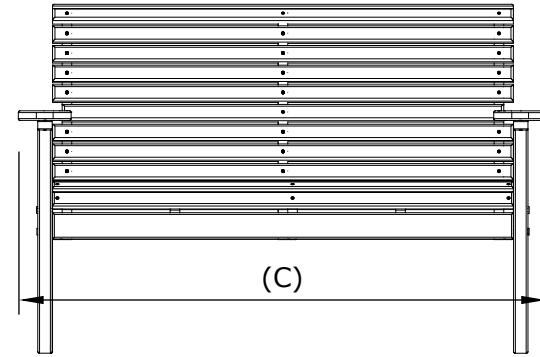

A	Overall Height	36"
B	Overall Depth	29"
C	Overall width	55"

D	Seat width	48"
E	Armrest height	25"
F	Back height	20"
G	Seat height in back	15 1/2"
H	Seat depth	18"
I	Seat height in front	18"

4 Plain Poly Bench Dimensions