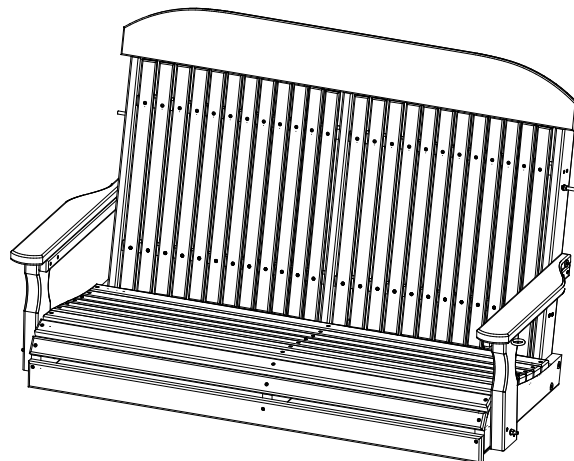

A	Overall Height	31 1/2"
B	Overall Depth	27 1/4"
C	Overall width	52 3/4"
Weight 64 Lbs		

D	Seat width	48"
E	Armrest height	13"
F	Back height	27"
G	Seat height in back	4"
H	Seat depth	18"
I	Seat height in front	5 1/2"

4 Classic Poly Swing Dimensions

10/27/ 2017

R.M.