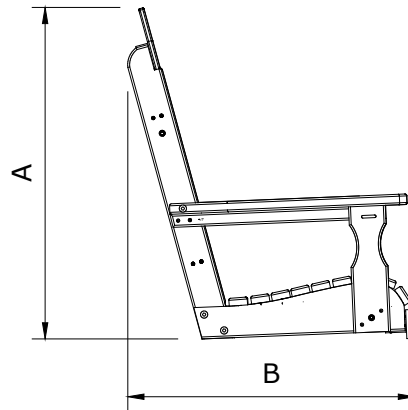

A	Overall Height	31 1/2"
B	Overall Depth	27 1/4"
C	Overall width	52 3/4"
Weight 64 Lbs		

D	Seat width	48"
E	Armrest height	13"
F	Back height	27"
G	Seat height in back	4"
H	Seat depth	18"
I	Seat height in front	5 1/2"

4 Classic Poly Swing Dimensions

10/27/ 2017

R.M.