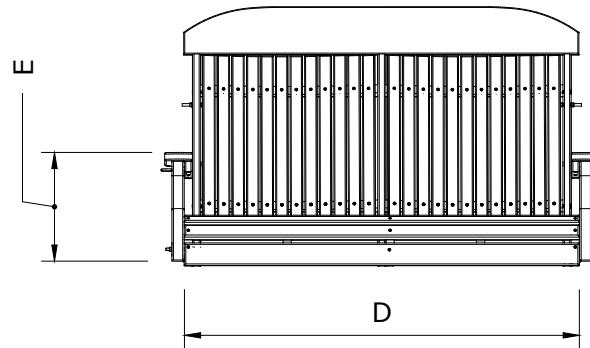

A	Overall Height	31 1/2"
B	Overall Depth	27 1/4"
C	Overall width	52 3/4"
Weight 64 Lbs		

D	Seat width	48"
E	Armrest height	13"
F	Back height	27"
G	Seat height in back	4"
H	Seat depth	18"
I	Seat height in front	5 1/2"

4 Classic Poly Swing Dimensions

10/27/ 2017

R.M.