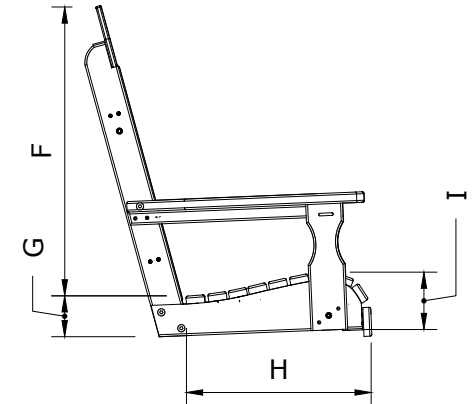

A	Overall Height	31 1/2"
B	Overall Depth	27 1/4"
C	Overall width	52 3/4"
Weight 64 Lbs		

D	Seat width	48"
E	Armrest height	13"
F	Back height	27"
G	Seat height in back	4"
H	Seat depth	18"
I	Seat height in front	5 1/2"

4 Classic Poly Swing Dimensions

10/27/ 2017

R.M.