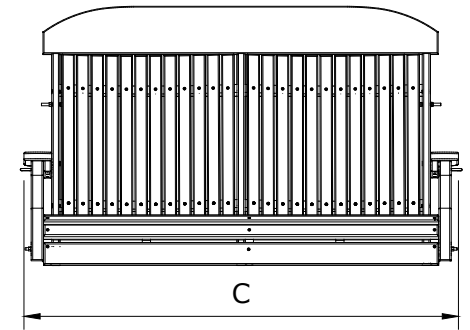

A	Overall Height	31 1/2"
B	Overall Depth	27 1/4"
C	Overall width	52 3/4"
Weight 64 Lbs		

D	Seat width	48"
E	Armrest height	13"
F	Back height	27"
G	Seat height in back	4"
H	Seat depth	18"
I	Seat height in front	5 1/2"

4 Classic Poly Swing Dimensions

10/27/ 2017

R.M.