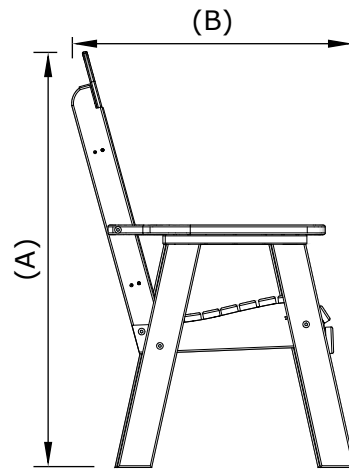

A	Overall Height	43 1/4"
B	Overall Depth	29"
C	Overall width	55"

D	Seat width	48"
E	Armrest height	25"
F	Back height	27 3/4"
G	Seat height in back	15 1/2"
H	Seat depth	18"
I	Seat height in front	18"

4 Classic Poly Bench Dimensions