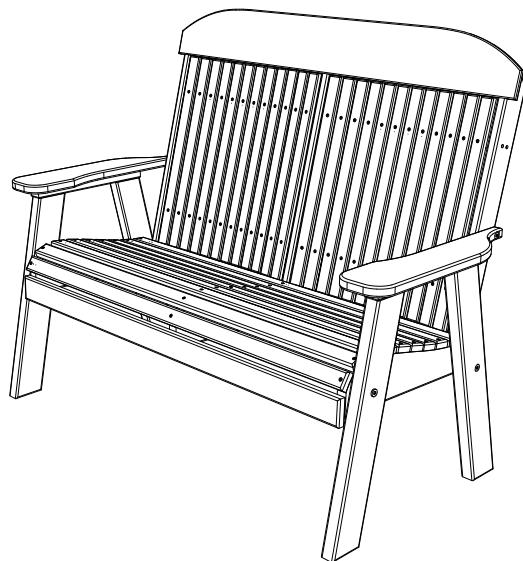

A	Overall Height	43 1/4"
B	Overall Depth	29"
C	Overall width	55"

D	Seat width	48"
E	Armrest height	25"
F	Back height	27 3/4"
G	Seat height in back	15 1/2"
H	Seat depth	18"
I	Seat height in front	18"

4 Classic Poly Bench Dimensions