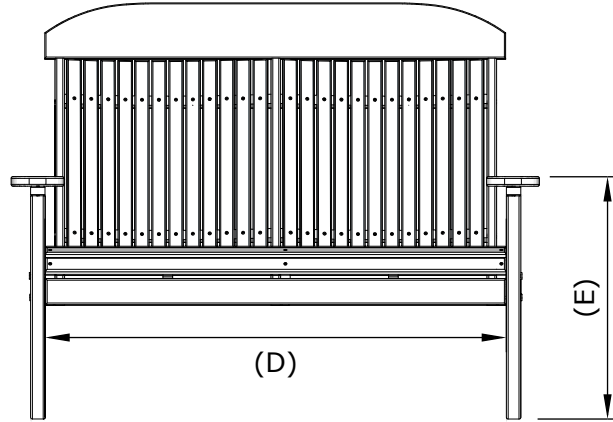

A	Overall Height	43 1/4"
B	Overall Depth	29"
C	Overall width	55"

D	Seat width	48"
E	Armrest height	25"
F	Back height	27 3/4"
G	Seat height in back	15 1/2"
H	Seat depth	18"
I	Seat height in front	18"

4 Classic Poly Bench Dimensions