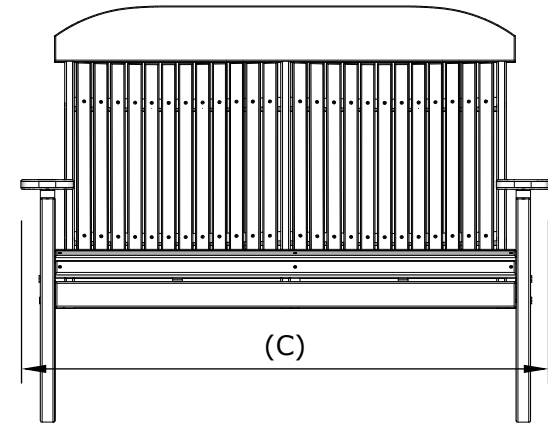

A	Overall Height	43 1/4"
B	Overall Depth	29"
C	Overall width	55"

D	Seat width	48"
E	Armrest height	25"
F	Back height	27 3/4"
G	Seat height in back	15 1/2"
H	Seat depth	18"
I	Seat height in front	18"

4 Classic Poly Bench Dimensions