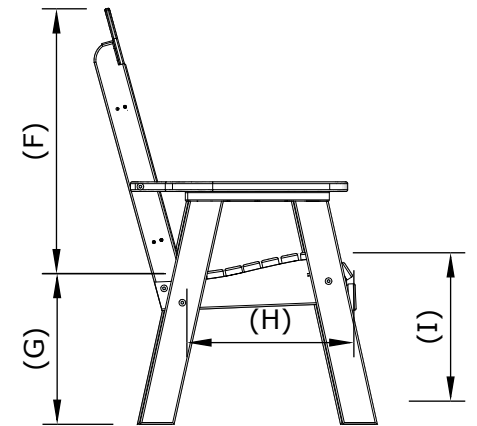

A	Overall Height	43 1/4"
B	Overall Depth	29"
C	Overall width	55"

D	Seat width	48"
E	Armrest height	25"
F	Back height	27 3/4"
G	Seat height in back	15 1/2"
H	Seat depth	18"
I	Seat height in front	18"

4 Classic Poly Bench Dimensions