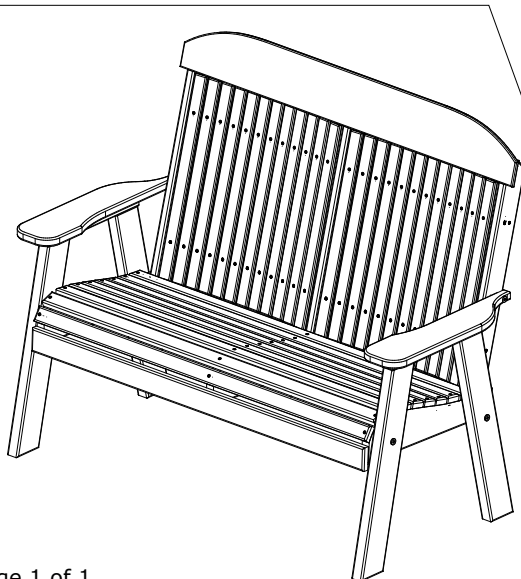

A	Overall Height	43 "
B	Overall Depth	29"
C	Overall width	55"
Weight 69 Lbs.		

D	Seat width	48"
E	Armrest height	25"
F	Back height	27"
G	Seat height in back	15 1/2"
H	Seat depth	18"
I	Seat height in front	18"

4 Classic Poly Bench Dimensions

10/27/ 2017

R.M.