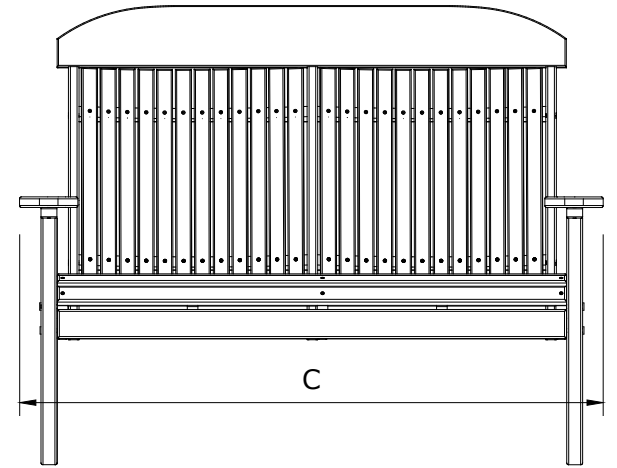

A	Overall Height	43 "
B	Overall Depth	29"
C	Overall width	55"
Weight 69 Lbs.		

D	Seat width	48"
E	Armrest height	25"
F	Back height	27"
G	Seat height in back	15 1/2"
H	Seat depth	18"
I	Seat height in front	18"

4 Classic Poly Bench Dimensions

10/27/ 2017

R.M.