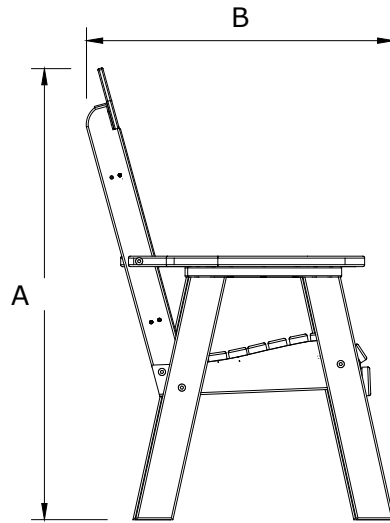

A	Overall Height	43 "
B	Overall Depth	29"
C	Overall width	55"
Weight 69 Lbs.		

D	Seat width	48"
E	Armrest height	25"
F	Back height	27"
G	Seat height in back	15 1/2"
H	Seat depth	18"
I	Seat height in front	18"

4 Classic Poly Bench Dimensions

10/27/ 2017

R.M.