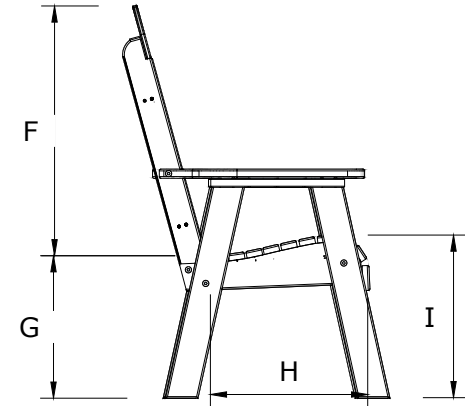

A	Overall Height	43 "
B	Overall Depth	29"
C	Overall width	55"
Weight 69 Lbs.		

D	Seat width	48"
E	Armrest height	25"
F	Back height	27"
G	Seat height in back	15 1/2"
H	Seat depth	18"
I	Seat height in front	18"

4 Classic Poly Bench Dimensions

10/27/ 2017

R.M.