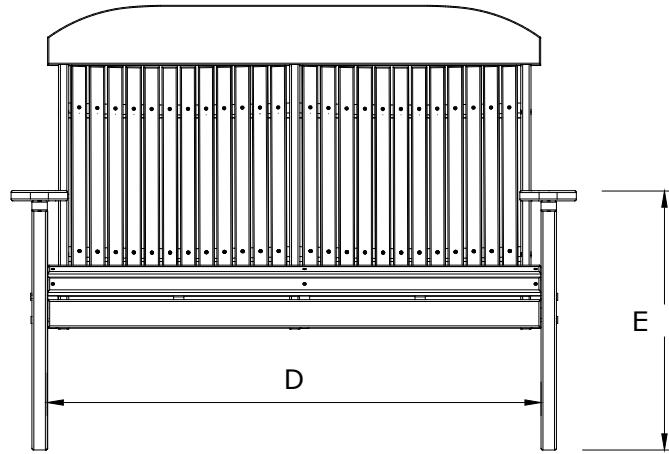

A	Overall Height	43 "
B	Overall Depth	29"
C	Overall width	55"
Weight 69 Lbs.		

D	Seat width	48"
E	Armrest height	25"
F	Back height	27"
G	Seat height in back	15 1/2"
H	Seat depth	18"
I	Seat height in front	18"

4 Classic Poly Bench Dimensions

10/27/ 2017

R.M.