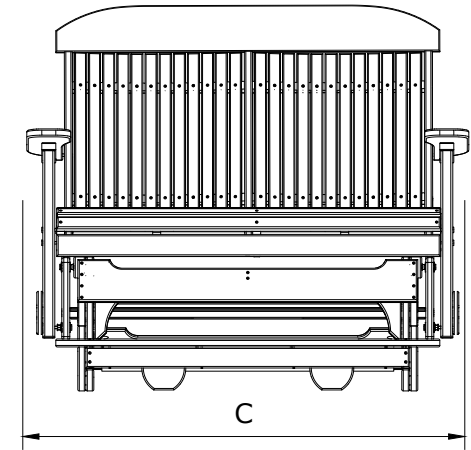

A	Overall Height	48-1/2"
B	Overall Depth	40-1/4"
C	Overall Width	55 1/2"
Weight 133Lbs.		

D	Seat Width	48"
E	Back Height	27"
F	Seat Depth	18"
G	Seat Height	23-1/2"
H	Armrest Height	33-1/2"
I	Footrest Height	6-1/2"