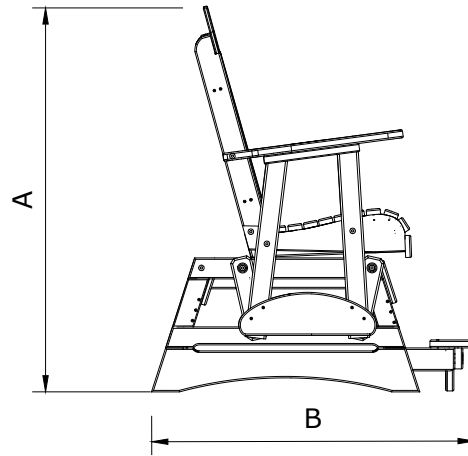

A	Overall Height	48-1/2"
B	Overall Depth	40-1/4"
C	Overall Width	55 1/2"
Weight 133Lbs.		

D	Seat Width	48"
E	Back Height	27"
F	Seat Depth	18"
G	Seat Height	23-1/2"
H	Armrest Height	33-1/2"
I	Footrest Height	6-1/2"