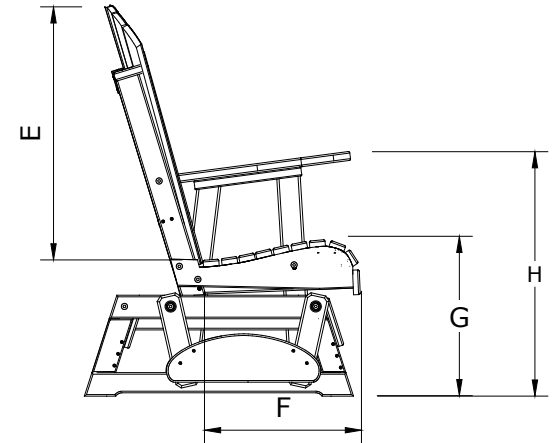

A	Overall Height	43"
B	Overall Depth	30"
C	Overall Width	55 1/2"
Weight 106Lbs.		

D	Seat Width	48"
E	Back Height	28"
F	Seat Depth	18"
G	Seat Height	18"
H	Armrest Height	28"

4 Adirondack Poly Glider Dimensions