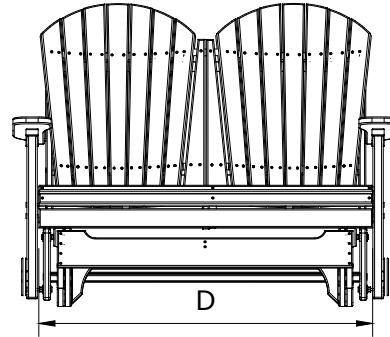

A	Overall Height	43"
B	Overall Depth	30"
C	Overall Width	55 1/2"
Weight 106Lbs.		

D	Seat Width	48"
E	Back Height	28"
F	Seat Depth	18"
G	Seat Height	18"
H	Armrest Height	28"

4 Adirondack Poly Glider Dimensions