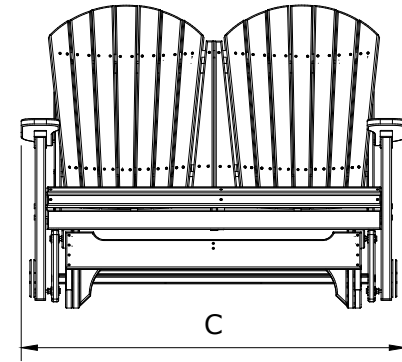

A	Overall Height	43"
B	Overall Depth	30"
C	Overall Width	55 1/2"
Weight 106Lbs.		

D	Seat Width	48"
E	Back Height	28"
F	Seat Depth	18"
G	Seat Height	18"
H	Armrest Height	28"

4 Adirondack Poly Glider Dimensions