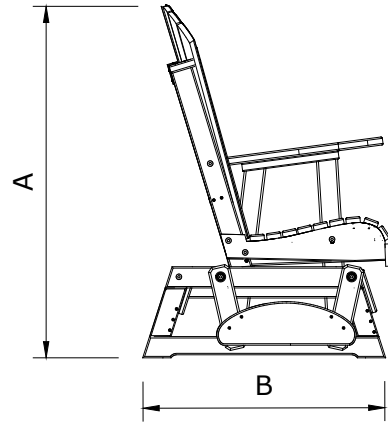

A	Overall Height	43"
B	Overall Depth	30"
C	Overall Width	55 1/2"
Weight 106Lbs.		

D	Seat Width	48"
E	Back Height	28"
F	Seat Depth	18"
G	Seat Height	18"
H	Armrest Height	28"

4 Adirondack Poly Glider Dimensions