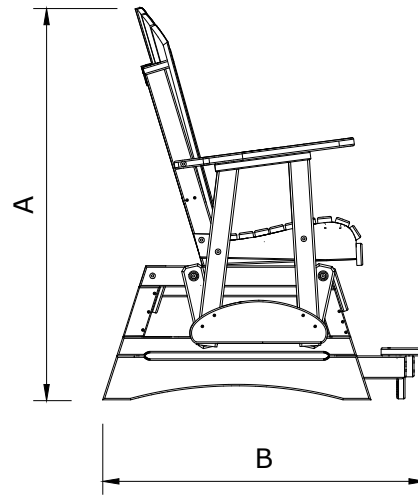

| | | |
|-----------------|----------------|---------|
| A | Overall Height | 48-1/2" |
| B | Overall Depth | 40-1/4" |
| C | Overall Width | 55-1/2" |
| Weight 140 Lbs. | | |

| | | |
|---|-----------------|---------|
| D | Seat Width | 48" |
| E | Back Height | 28" |
| F | Seat Depth | 18" |
| G | Seat Height | 23-1/2" |
| H | Armrest Height | 33-1/2" |
| I | Footrest Height | 6-1/2" |

4 Adirondack Balcony Poly Glider Dimensions

10/15/ 2019

R.M.