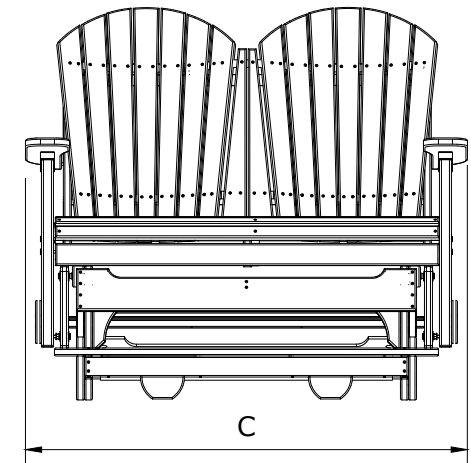

| | | |
|-----------------|----------------|---------|
| A | Overall Height | 48-1/2" |
| B | Overall Depth | 40-1/4" |
| C | Overall Width | 55-1/2" |
| Weight 140 Lbs. | | |

| | | |
|---|-----------------|---------|
| D | Seat Width | 48" |
| E | Back Height | 28" |
| F | Seat Depth | 18" |
| G | Seat Height | 23-1/2" |
| H | Armrest Height | 33-1/2" |
| I | Footrest Height | 6-1/2" |

4 Adirondack Balcony Poly Glider Dimensions

10/15/ 2019

R.M.