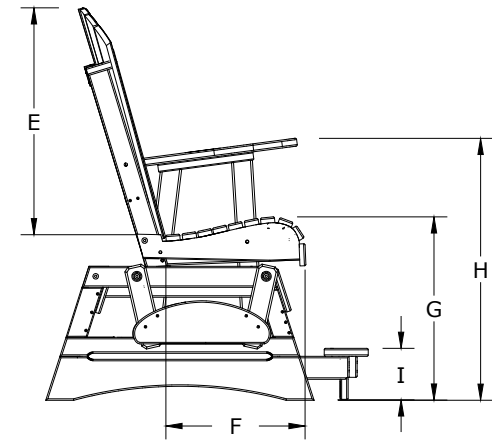

| | | |
|-----------------|----------------|---------|
| A | Overall Height | 48-1/2" |
| B | Overall Depth | 40-1/4" |
| C | Overall Width | 55-1/2" |
| Weight 140 Lbs. | | |

| | | |
|---|-----------------|---------|
| D | Seat Width | 48" |
| E | Back Height | 28" |
| F | Seat Depth | 18" |
| G | Seat Height | 23-1/2" |
| H | Armrest Height | 33-1/2" |
| I | Footrest Height | 6-1/2" |

4 Adirondack Balcony Poly Glider Dimensions

10/15/ 2019

R.M.