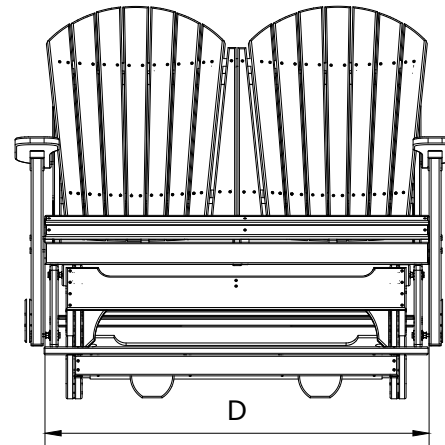

| | | |
|-----------------|----------------|---------|
| A | Overall Height | 48-1/2" |
| B | Overall Depth | 40-1/4" |
| C | Overall Width | 55-1/2" |
| Weight 140 Lbs. | | |

| | | |
|---|-----------------|---------|
| D | Seat Width | 48" |
| E | Back Height | 28" |
| F | Seat Depth | 18" |
| G | Seat Height | 23-1/2" |
| H | Armrest Height | 33-1/2" |
| I | Footrest Height | 6-1/2" |