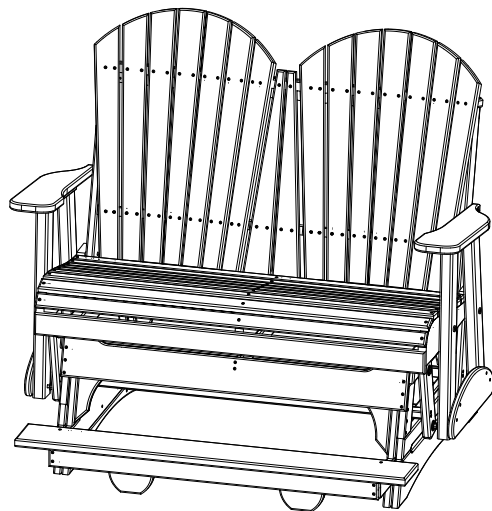

| | | |
|-----------------|----------------|---------|
| A | Overall Height | 48-1/2" |
| B | Overall Depth | 40-1/4" |
| C | Overall Width | 55-1/2" |
| Weight 140 Lbs. | | |

| | | |
|---|-----------------|---------|
| D | Seat Width | 48" |
| E | Back Height | 28" |
| F | Seat Depth | 18" |
| G | Seat Height | 23-1/2" |
| H | Armrest Height | 33-1/2" |
| I | Footrest Height | 6-1/2" |

4 Adirondack Balcony Poly Glider Dimensions

10/15/ 2019

R.M.