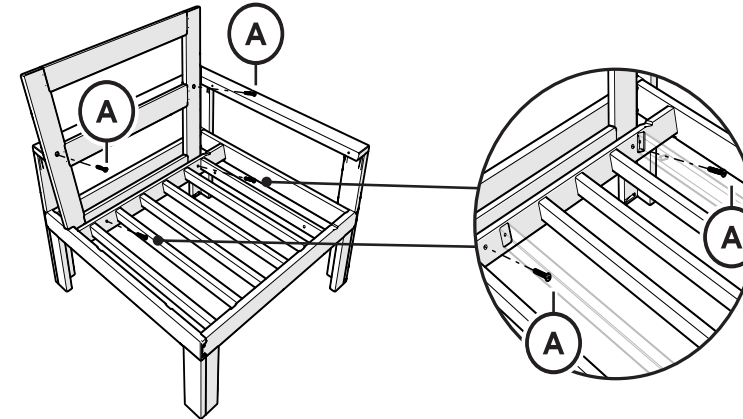

EDGE Modular Corner Chair

Assembly Instructions

4604X

TOOLS

4mm T-handle
hex key (included)

PARTS

4604
LEFT
BACK

4604
RIGHT
BACK

4604
BASE

1

2

3

4

A x8

1.75" Screw — H.27X1.75

x2