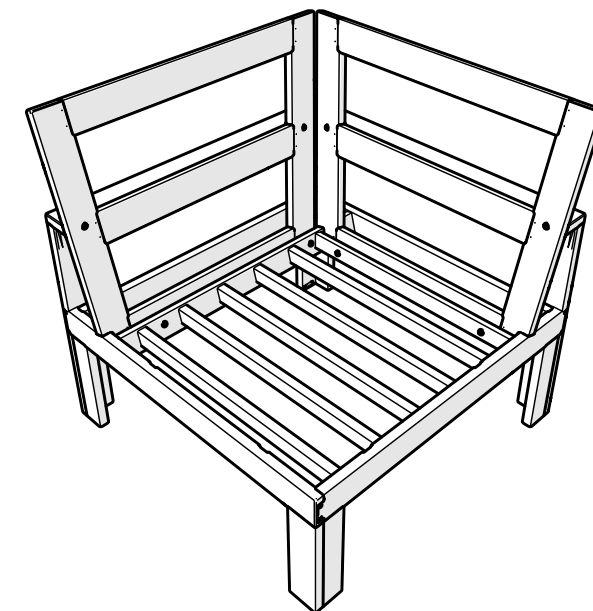

EDGE Modular Corner Chair

Assembly Instructions

4604X

TOOLS

4mm T-handle
hex key (included)

PARTS

4604
LEFT
BACK

4604
RIGHT
BACK

4604
BASE

1

2

3

4

A x8

1.75" Screw — H.27X1.75

x2