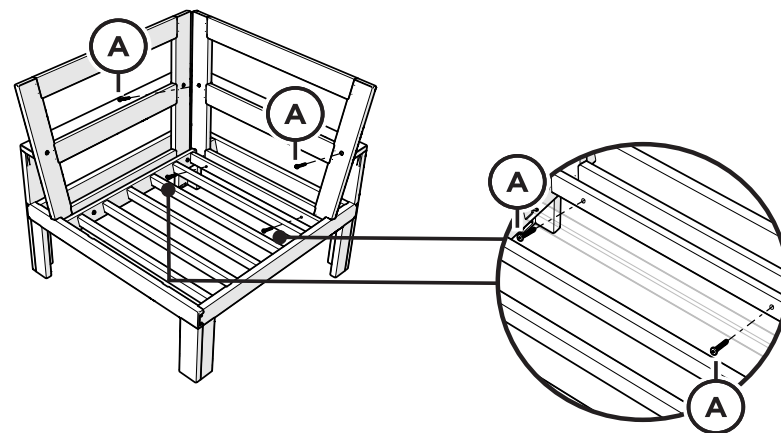

EDGE Modular Corner Chair

Assembly Instructions

4604X

TOOLS

4mm T-handle
hex key (included)

PARTS

4604
LEFT
BACK

4604
RIGHT
BACK

4604
BASE

1

2

3

4

A x8

1.75" Screw — H.27X1.75

x2