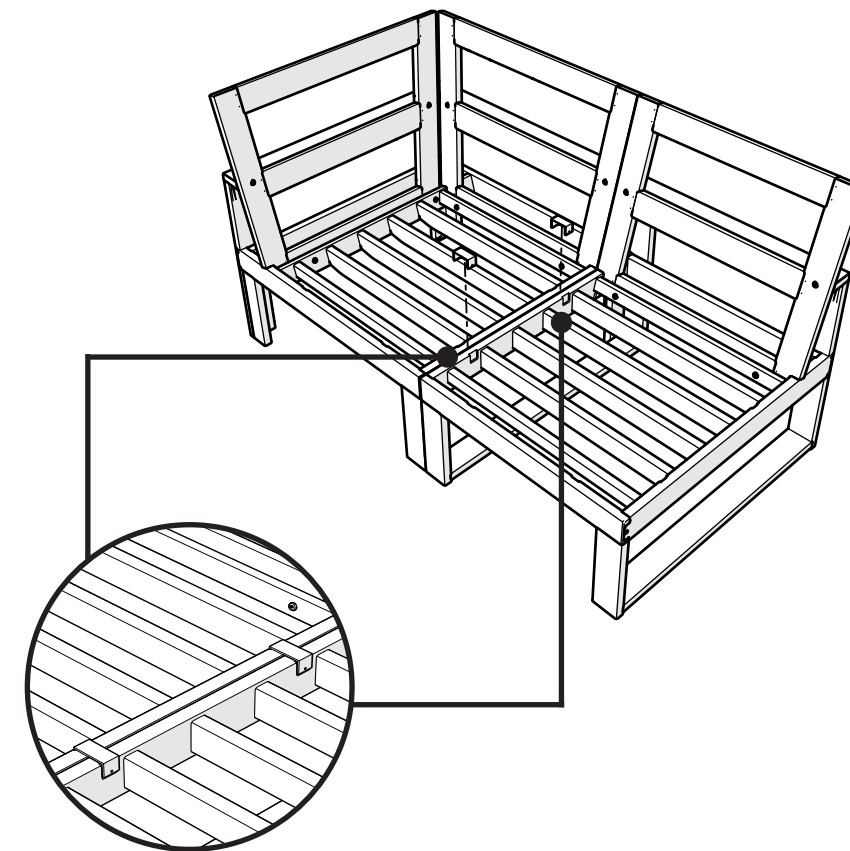

Brackets can be used to
connect furniture together

x2