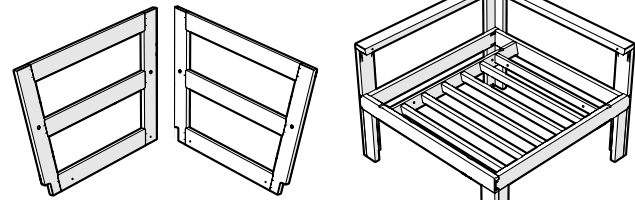

EDGE Modular Corner Chair

Assembly Instructions

4604X

TOOLS

4mm T-handle
hex key (included)

PARTS

4604
LEFT
BACK

4604
RIGHT
BACK

4604
BASE

1

2

3

4

A x8

1.75" Screw — H.27X1.75

x2