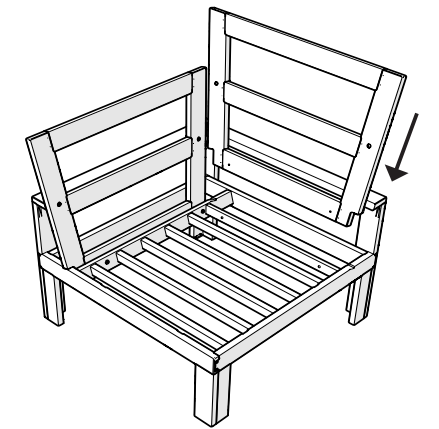

EDGE Modular Corner Chair

Assembly Instructions

4604X

TOOLS

4mm T-handle
hex key (included)

PARTS

4604
LEFT
BACK

4604
RIGHT
BACK

4604
BASE

1

2

3

4

A x8

1.75" Screw — H.27X1.75

x2