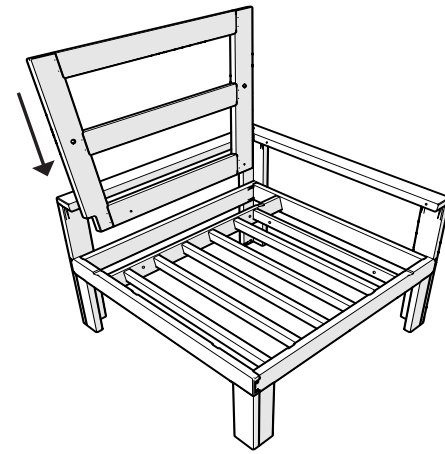

EDGE Modular Corner Chair

Assembly Instructions

4604X

TOOLS

4mm T-handle
hex key (included)

PARTS

4604
LEFT
BACK

4604
RIGHT
BACK

4604
BASE

1

2

3

4

A x8

1.75" Screw — H.27X1.75

x2