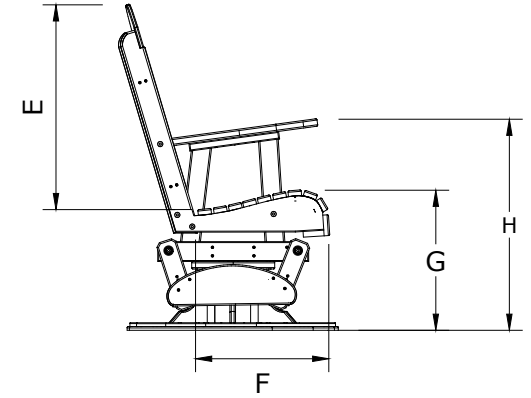

A	Overall Height	43"
B	Overall Depth	28"
C	Overall Width	30"
Weight 88Lbs.		

D	Seat Width	23"
E	Back Height	27"
F	Seat Depth	18"
G	Seat Height	18 1/2"
H	Armrest Height	28"

2' Swivel Classic Poly Glider Dimensions