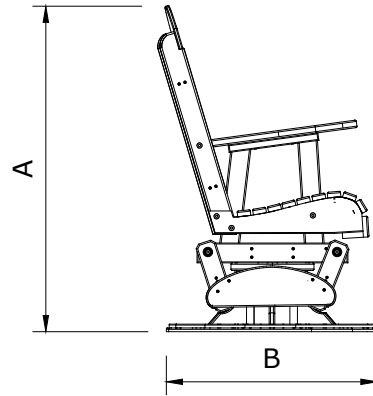

A	Overall Height	43"
B	Overall Depth	28"
C	Overall Width	30"
Weight 88Lbs.		

D	Seat Width	23"
E	Back Height	27"
F	Seat Depth	18"
G	Seat Height	18 1/2"
H	Armrest Height	28"

2' Swivel Classic Poly Glider Dimensions