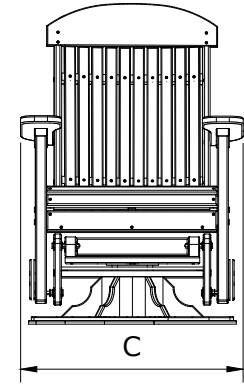

A	Overall Height	43"
B	Overall Depth	28"
C	Overall Width	30"
Weight 88Lbs.		

D	Seat Width	23"
E	Back Height	27"
F	Seat Depth	18"
G	Seat Height	18 1/2"
H	Armrest Height	28"

2' Swivel Classic Poly Glider Dimensions