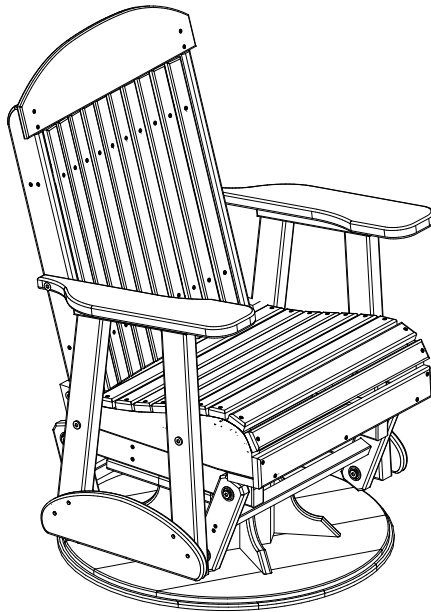

A	Overall Height	43"
B	Overall Depth	28"
C	Overall Width	30"
Weight 88Lbs.		

D	Seat Width	23"
E	Back Height	27"
F	Seat Depth	18"
G	Seat Height	18 1/2"
H	Armrest Height	28"

2' Swivel Classic Poly Glider Dimensions