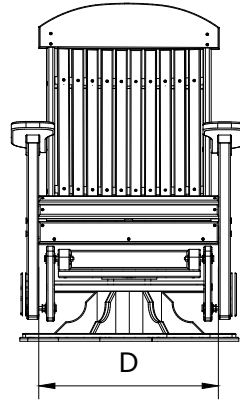

A	Overall Height	43"
B	Overall Depth	28"
C	Overall Width	30"
Weight 88Lbs.		

D	Seat Width	23"
E	Back Height	27"
F	Seat Depth	18"
G	Seat Height	18 1/2"
H	Armrest Height	28"

2' Swivel Classic Poly Glider Dimensions