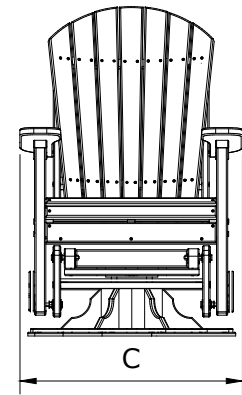

A	Overall Height	44"
B	Overall Depth	28"
C	Overall Width	30"
Weight 94Lbs.		

D	Seat Width	23"
E	Back Height	28"
F	Seat Depth	18"
G	Seat Height	18 1/2"
H	Armrest Height	28"

2' Swivel Adirondack Poly Glider Dimensions