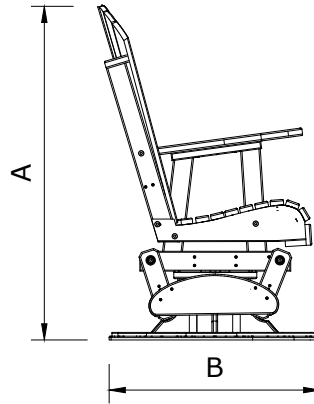

A	Overall Height	44"
B	Overall Depth	28"
C	Overall Width	30"
Weight 94Lbs.		

D	Seat Width	23"
E	Back Height	28"
F	Seat Depth	18"
G	Seat Height	18 1/2"
H	Armrest Height	28"

2' Swivel Adirondack Poly Glider Dimensions