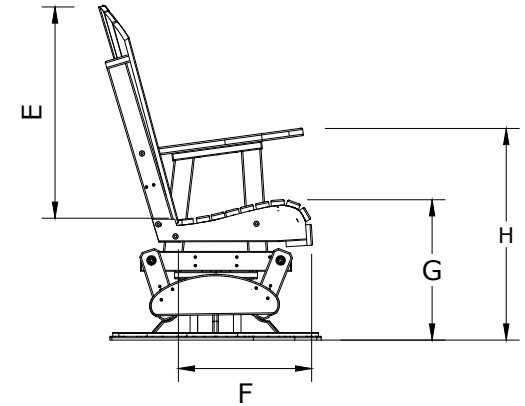

A	Overall Height	44"
B	Overall Depth	28"
C	Overall Width	30"
Weight 94Lbs.		

D	Seat Width	23"
E	Back Height	28"
F	Seat Depth	18"
G	Seat Height	18 1/2"
H	Armrest Height	28"

2' Swivel Adirondack Poly Glider Dimensions