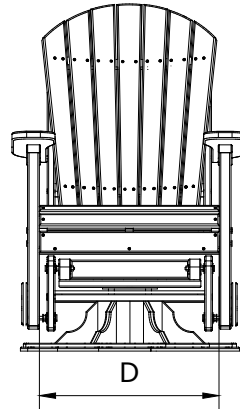

A	Overall Height	44"
B	Overall Depth	28"
C	Overall Width	30"
Weight 94Lbs.		

D	Seat Width	23"
E	Back Height	28"
F	Seat Depth	18"
G	Seat Height	18 1/2"
H	Armrest Height	28"

2' Swivel Adirondack Poly Glider Dimensions