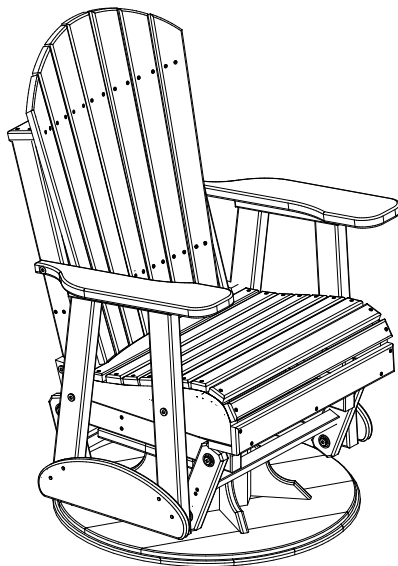

A	Overall Height	44"
B	Overall Depth	28"
C	Overall Width	30"
Weight 94Lbs.		

D	Seat Width	23"
E	Back Height	28"
F	Seat Depth	18"
G	Seat Height	18 1/2"
H	Armrest Height	28"

2' Swivel Adirondack Poly Glider Dimensions